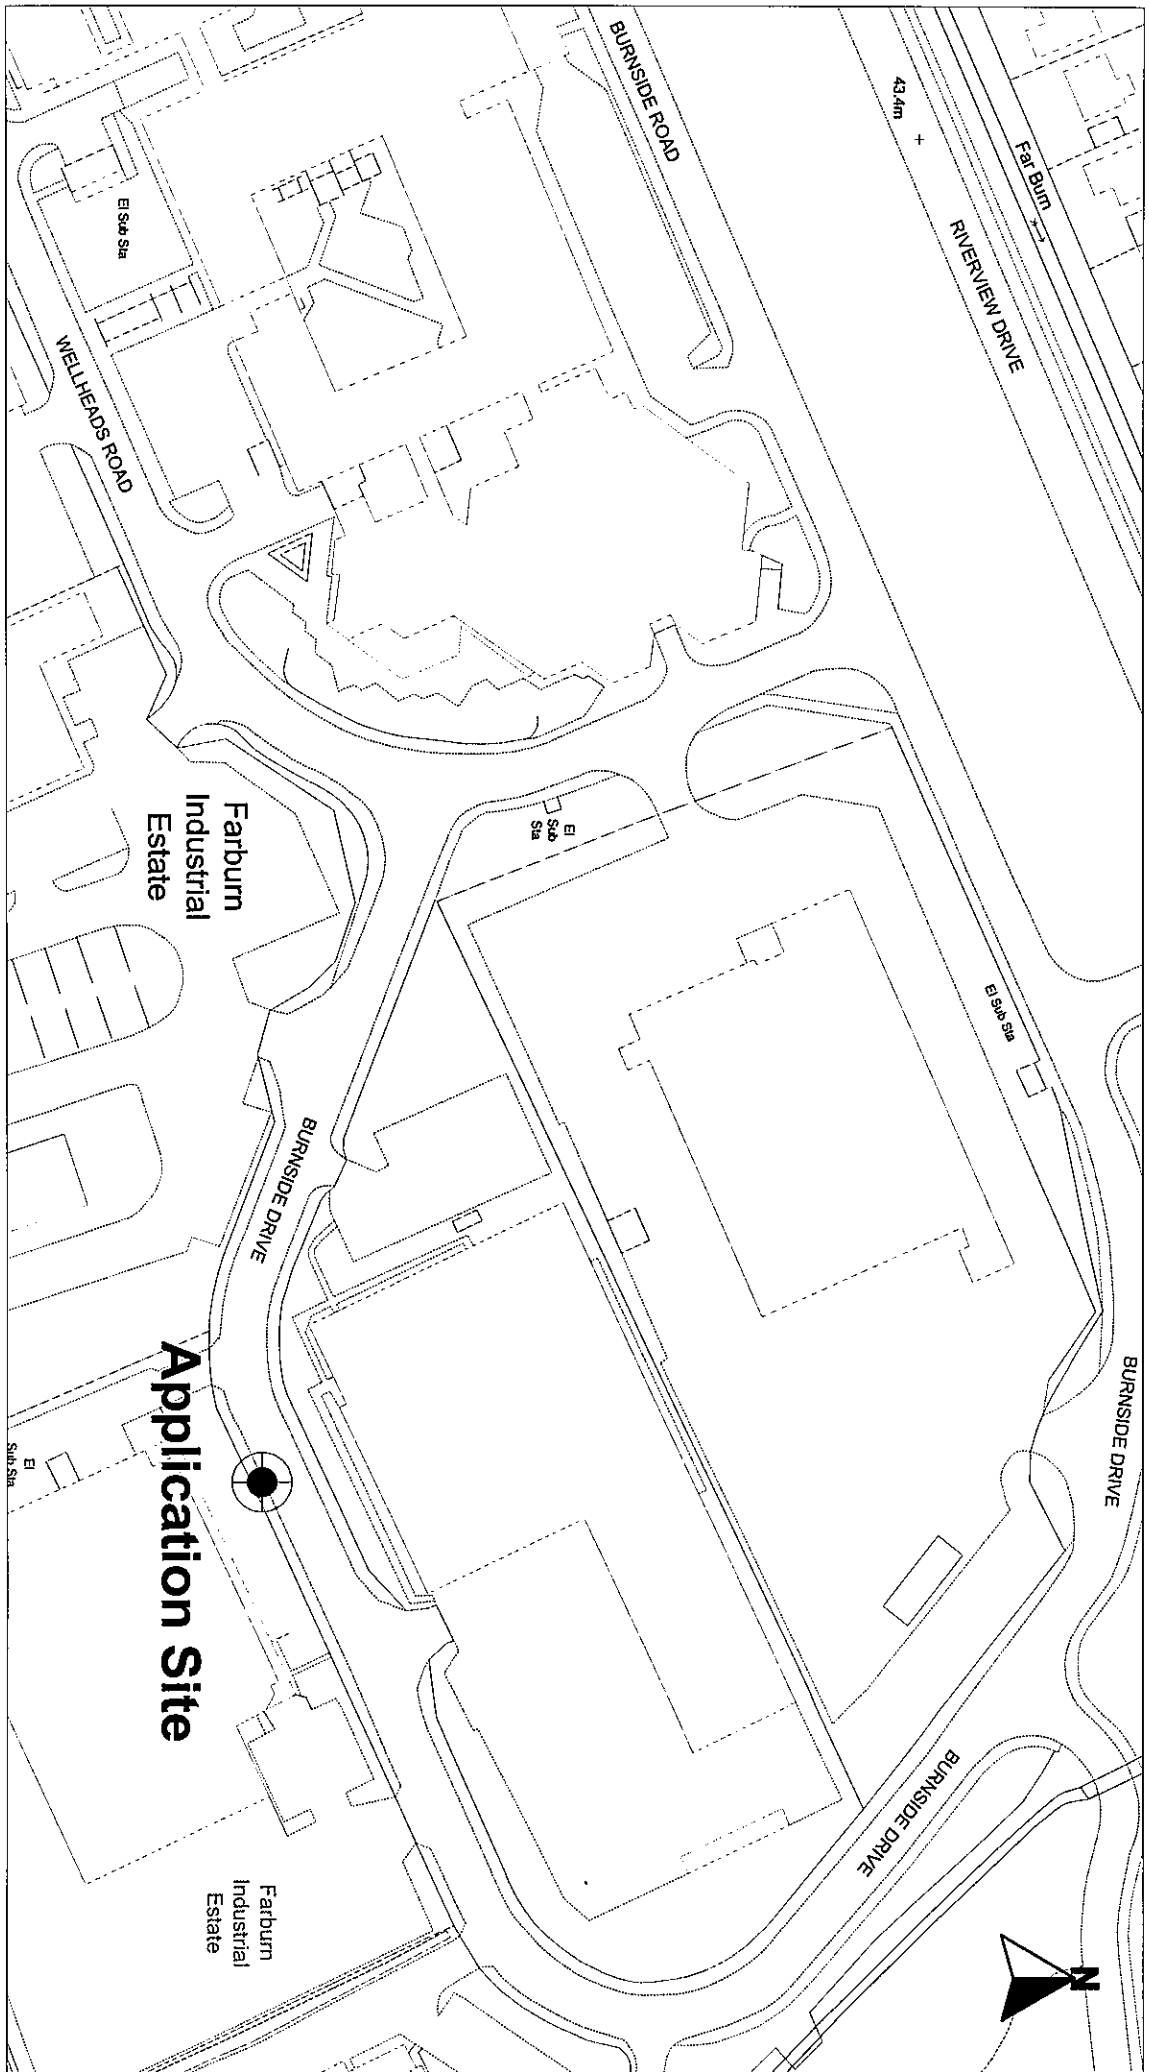

ABERDEEN
CITY COUNCIL

GEOGRAPHICAL INFORMATION SYSTEM

Title : HFV Application for
Burnside Drive

Farburn
Industrial
Estate

Application Site

Farburn
Industrial
Estate

Scale: 1:1250

Date: 02 November 2010

Map Ref: NJ8912SW