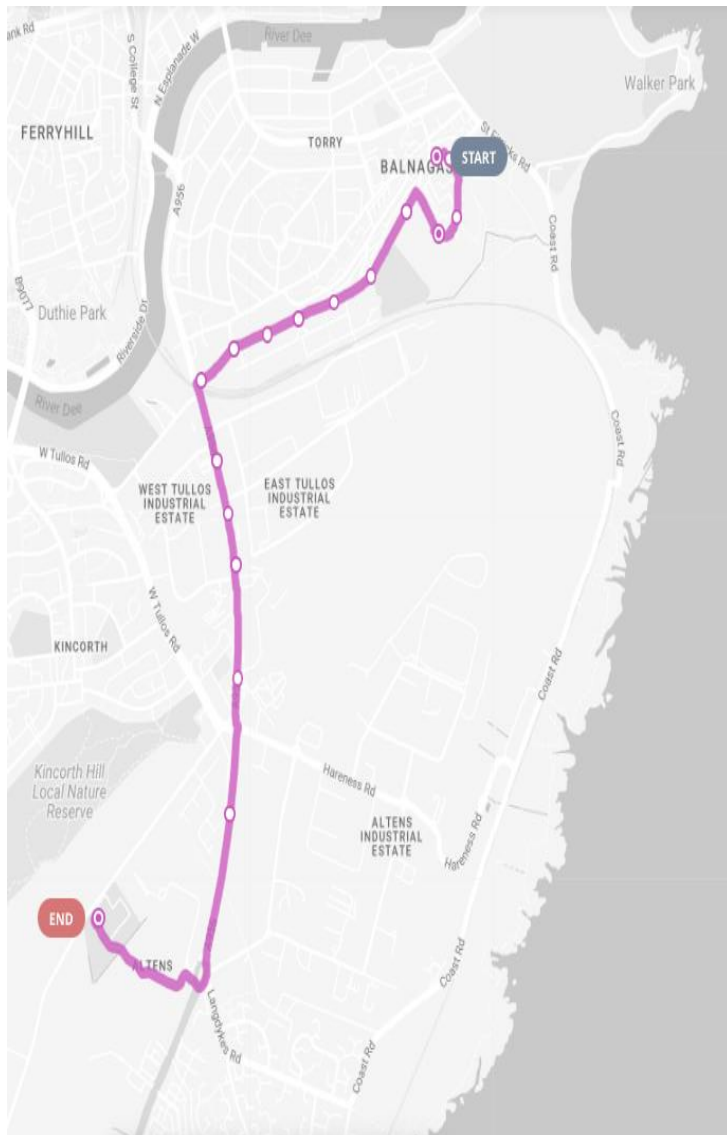

Appendix 1 – Route Maps and Timetables

Service 22C, Balnagask Terminus – Lochside Academy

Monday to Friday AM	
Balnagask Terminus	08:00
Lochside Academy	08:20
Monday to Tuesday PM	
Lochside Academy	15:50
Balnagask Terminus	16:11
Wednesday to Friday PM	
Lochside Academy	15:00
Balnagask Terminus	15:21