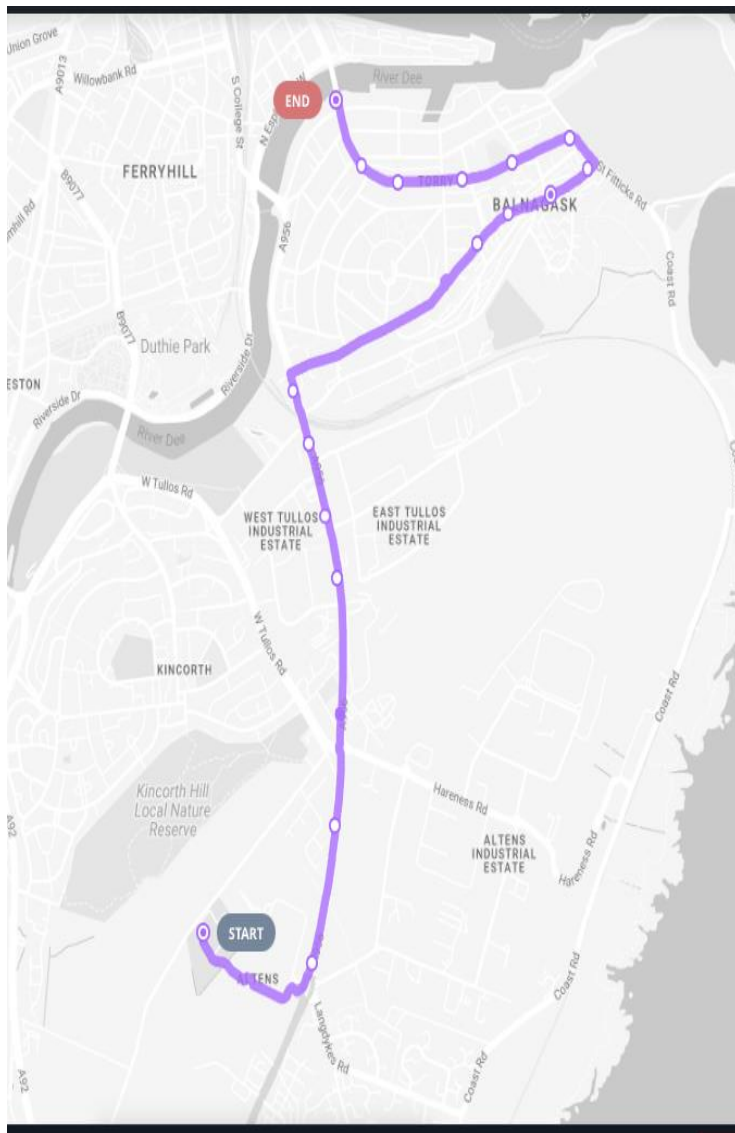

Appendix 1 – Route Maps and Timetables

Service 22A, Victoria Bridge – Lochside Academy, via Balnagask Road

Monday to Friday AM	
Victoria Bridge	07:51
Lochside Academy	08:18
Monday to Tuesday PM	
Lochside Academy	15:50
Victoria Bridge	16:12
Wednesday to Friday PM	
Lochside Academy	15:00
Victoria Bridge	15:22