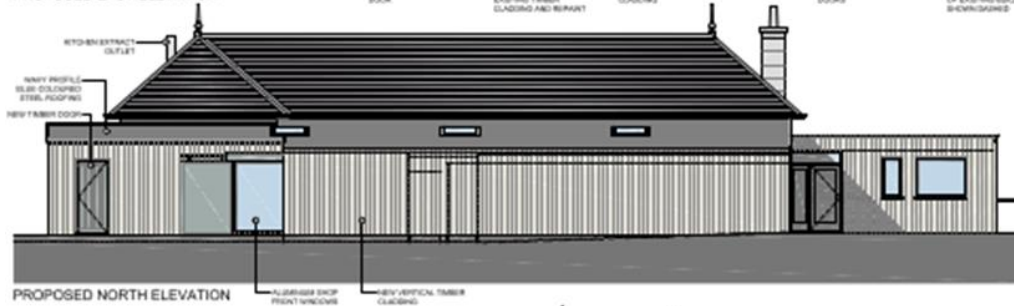

Task
Proposed Site Plan

Project No.	DWG No.	Revision	Date
1008	10/10	C	12/07/2021

Scale @ A3
 1:200

Copyright of Richard Dingwall Architects. To be used in conjunction with all relevant drawings and documents. Do not make drawings, use related drawings or any other information for any purpose, in this office, without the prior written consent of Richard Dingwall Architects.

Proposed Floor Plan

Proposed Elevations

Proposed Access Improvements

Site Photos (Google Maps – 2008 & 2018)

Site Photo – September 2021

Site Photos – September 2021

Site Photos – September 2021

Site Photos – September 2021