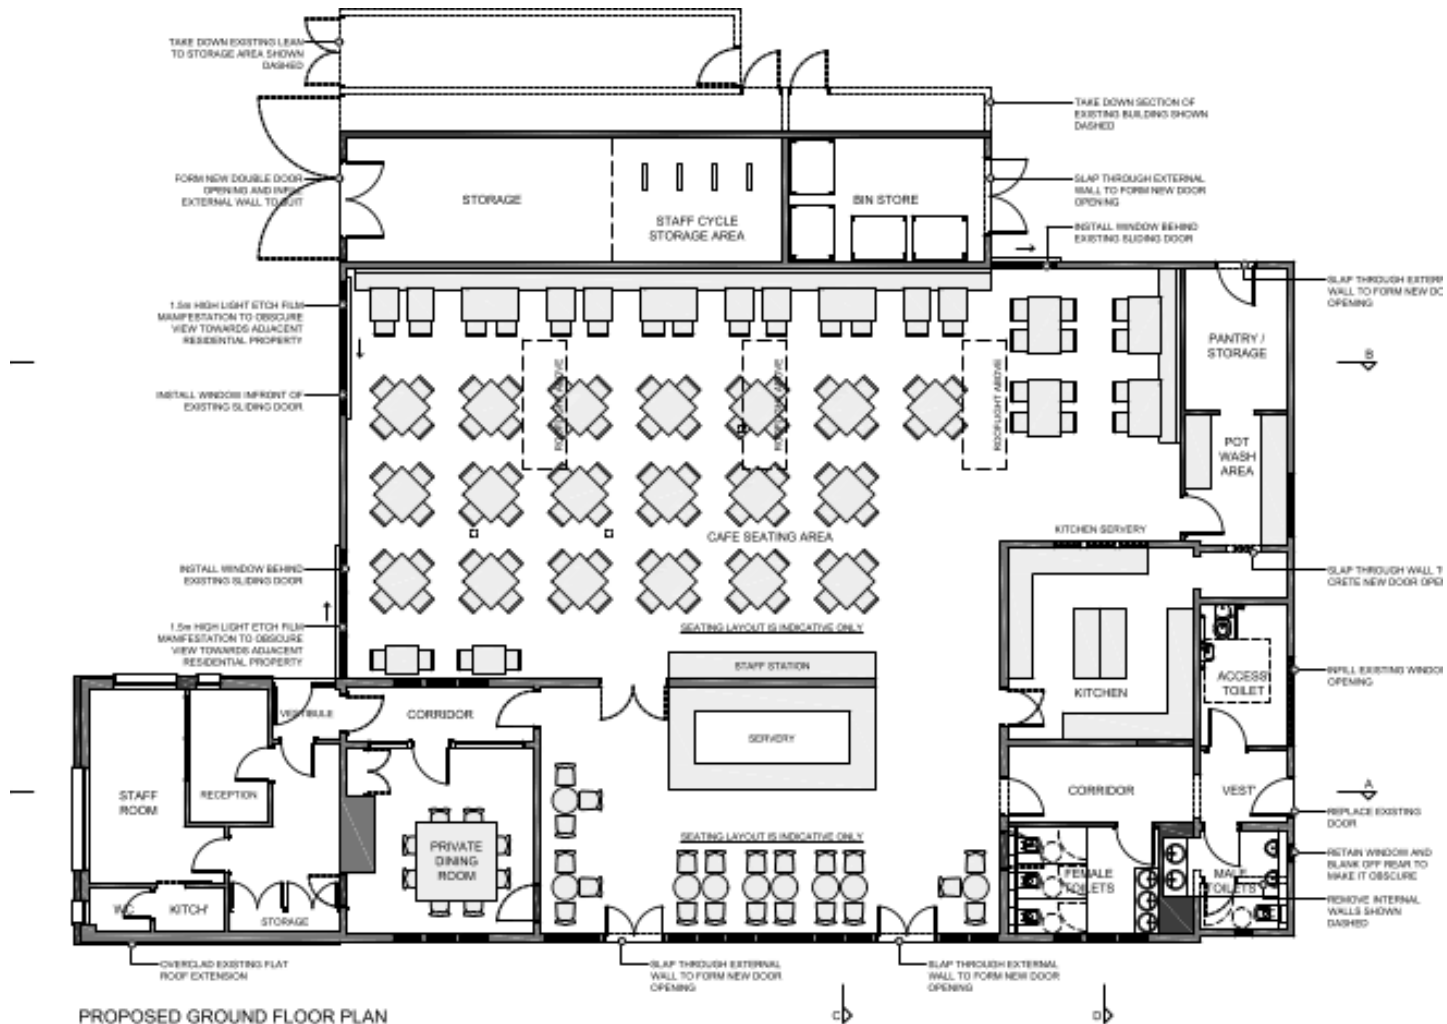

PLANNING DEVELOPMENT MANAGEMENT COMMITTEE

30 September 2021

Change of use to class 3 (food and drink) with outdoor seating area including alterations to a shop front; re-cladding; installation of doors, rooflights and roof repairs with associated

Proposed Floor Plan

Proposed Elevations

Proposed Access Improvements

Site Photos (Google Maps – 2008 & 2018)

Site Photo – September 2021

Site Photos – September 2021

Site Photos – September 2021

Site Photos – September 2021