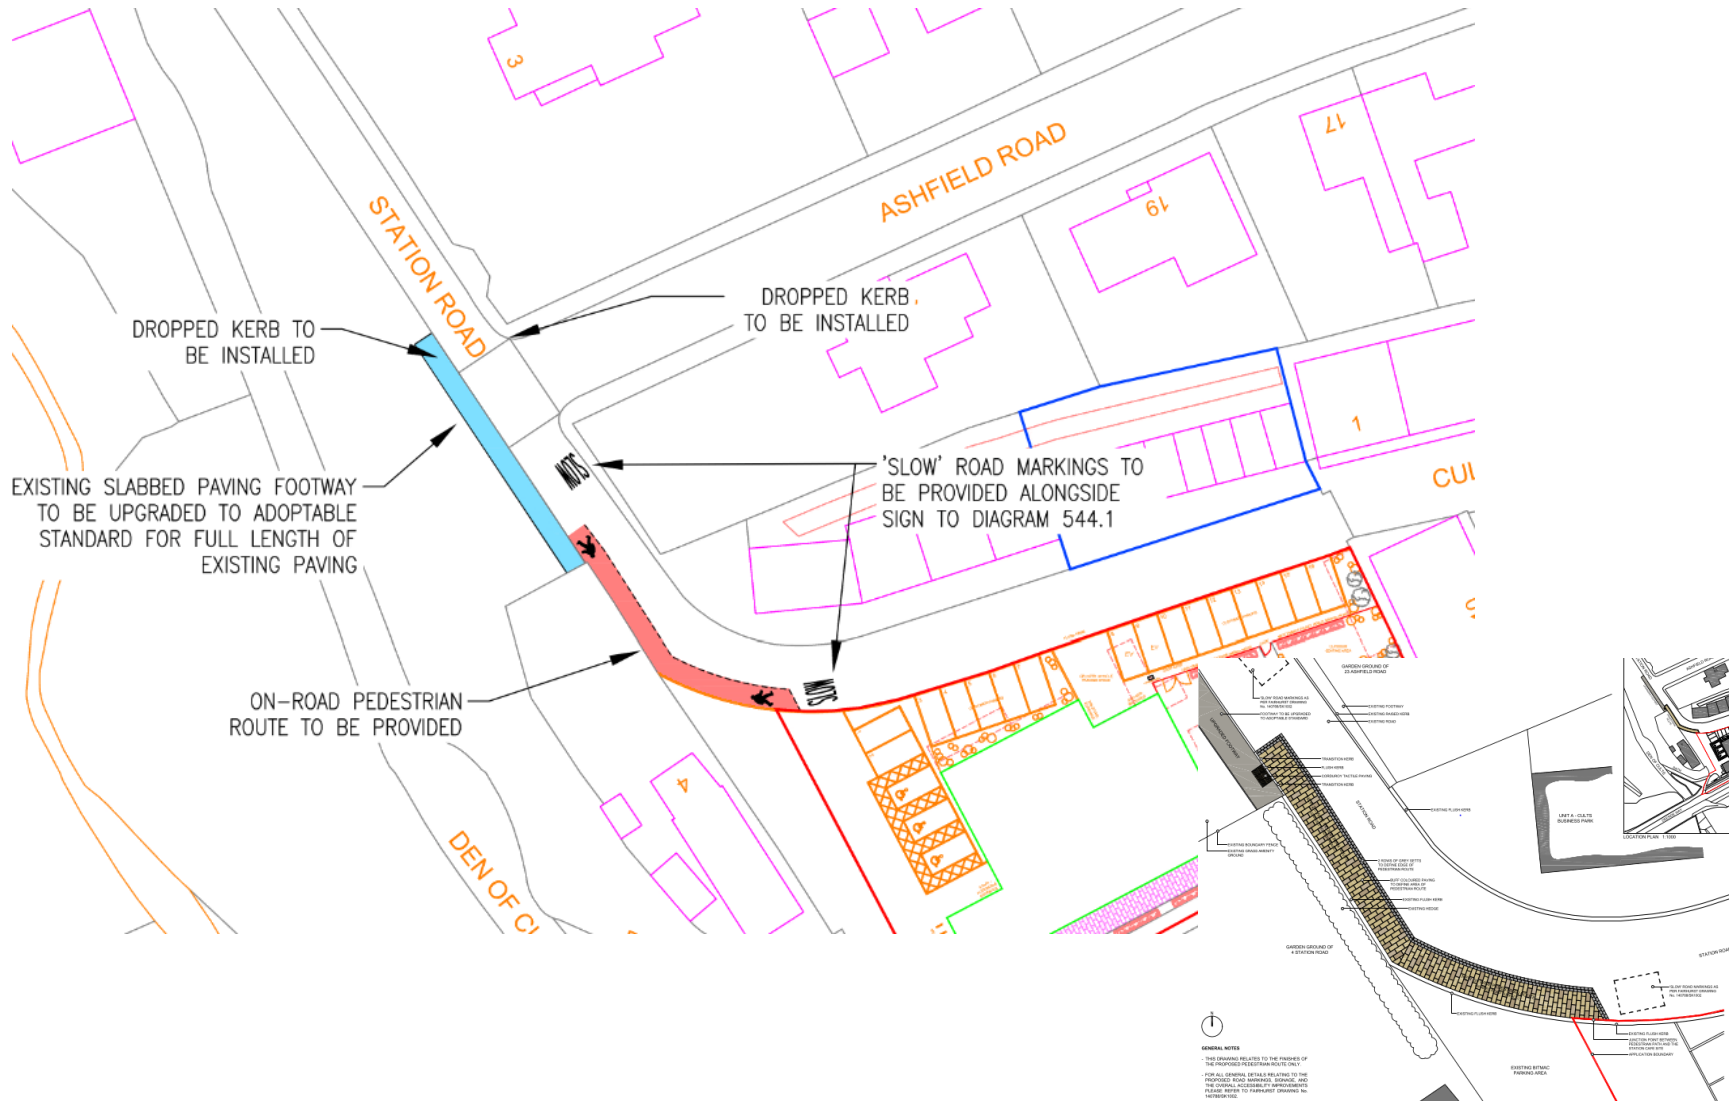

Task
Proposed Site Plan

Project No.	DWG No.	Revision	Date
1008	10/10	C	12/07/2021

Scale @ A3
 1:200

Copyright of Richard Dingwall Architects. To be used in conjunction with all relevant drawings and documents. Do not make drawings, use related drawings or any other information for any purpose, in this office, without the prior written consent of Richard Dingwall Architects.

Proposed Floor Plan

Proposed Elevations

Proposed Access Improvements

Site Photos (Google Maps – 2008 & 2018)

Site Photo – September 2021

Site Photos – September 2021

Site Photos – September 2021

Site Photos – September 2021

Site Photo – September 2021

Ashfield Road/Station Road

Station Road

Westerton Road/Ashfield Road junction