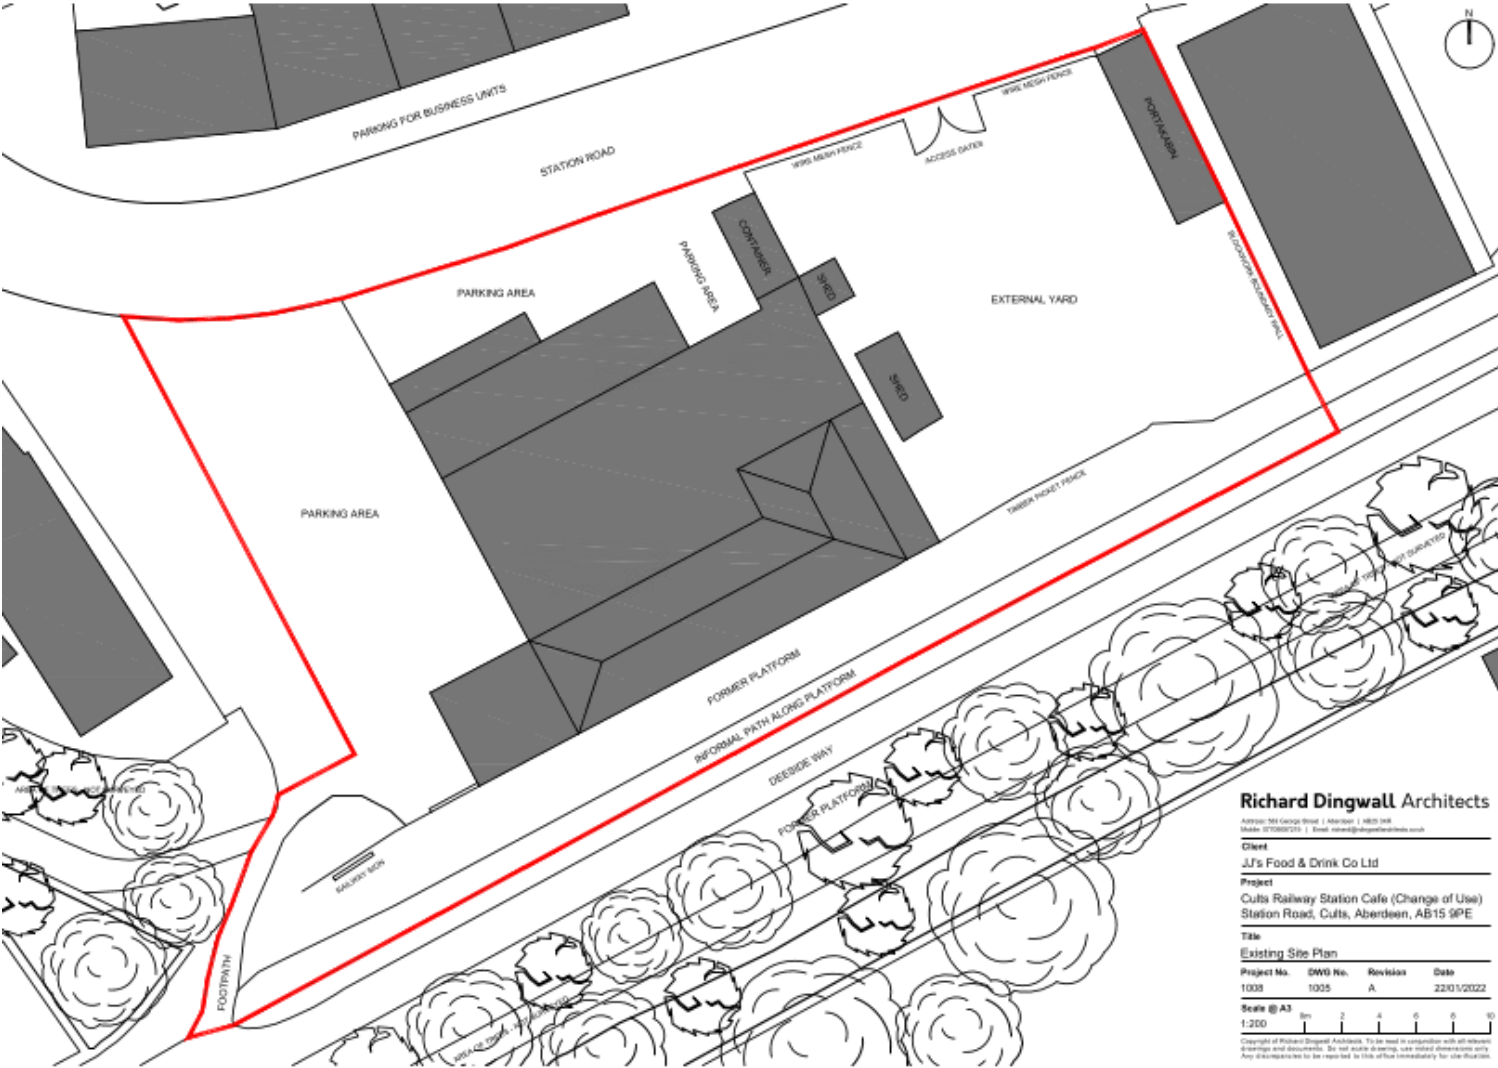

Site Layout Plan

Richard Dingwall Architects

Client
JJ's Food & Drink Co Ltd

Project
Cults Railway Station Cafe (Change of Use)
Station Road, Cults, Aberdeen, AB15 9PE

Title
Existing Site Plan

Project No.	DWG No.	Revision	Date
1003	1035	A	22/01/2022

Scale @ A3
1:200