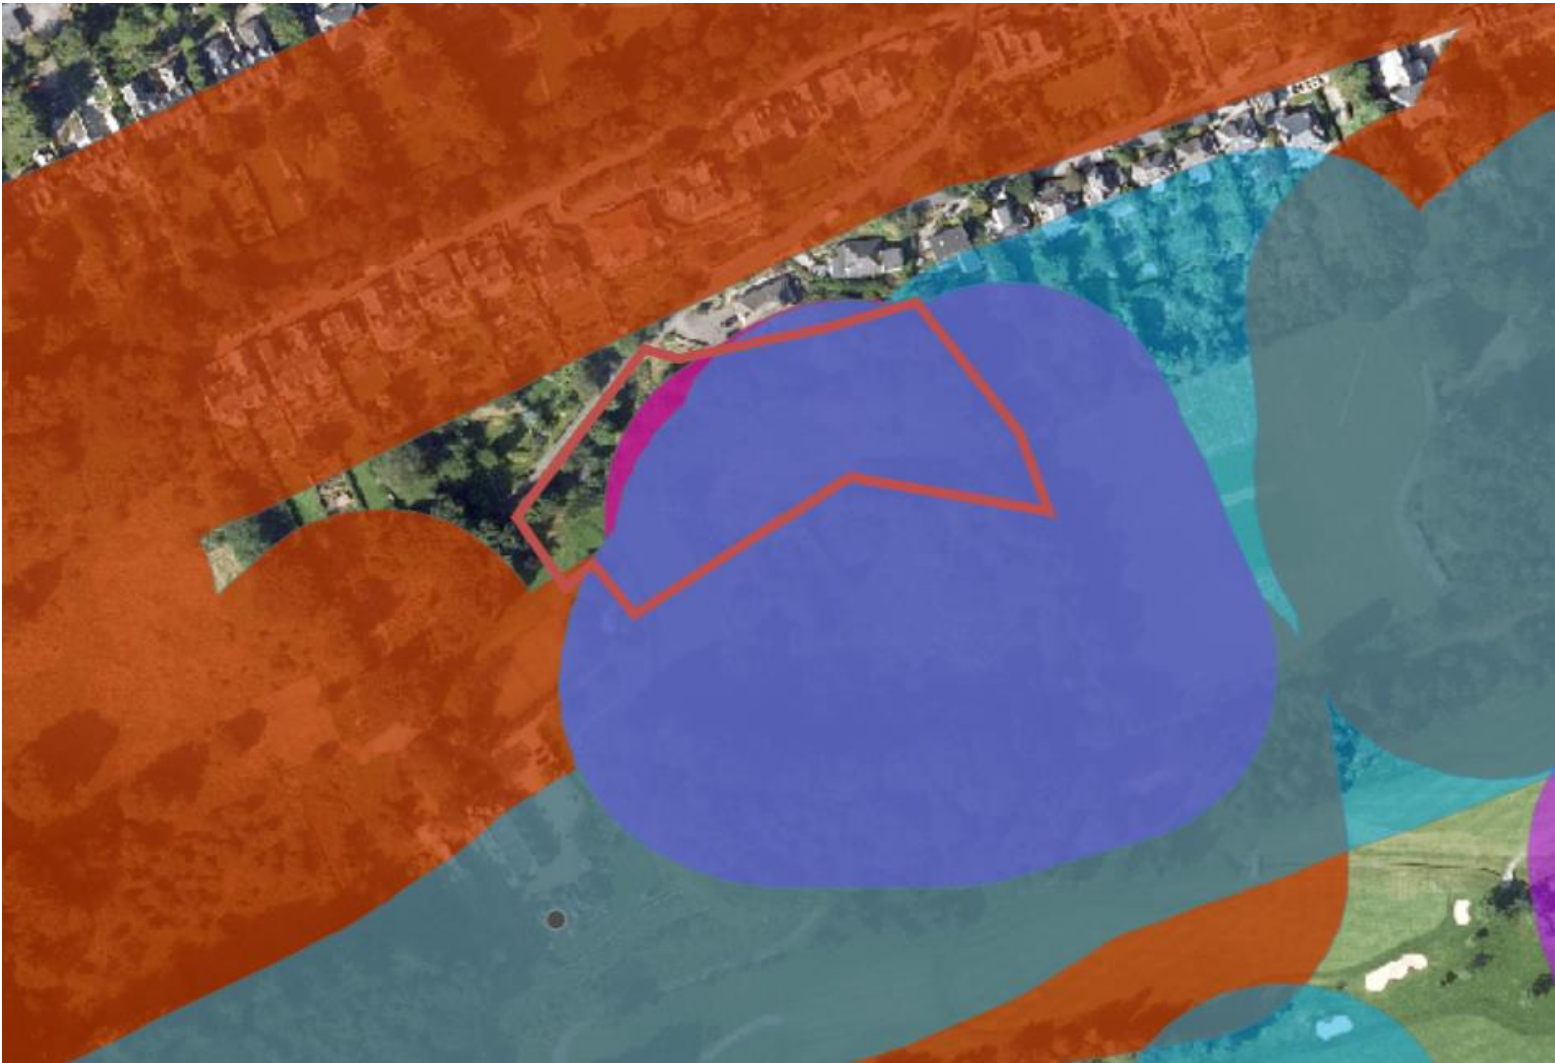

PLANNING DEVELOPMENT MANAGEMENT COMMITTEE

Erection of dwelling house

West Cults Farm, West Cults Road, Cults

Planning Permission in Principle
211490/PPP

Aerial Photo

Location Plan

Local Plan

Green Space Network

Bat habitat

Flood risk map

SEPA Flood Map v1_3 RIVER - High: 10% chance of happening in any one year

SEPA Flood Map v1_3 RIVER - Medium: 0.5% chance of happening in any one year

SEPA Flood Map v1_3 RIVER - Low: 0.1% chance of happening in any one year