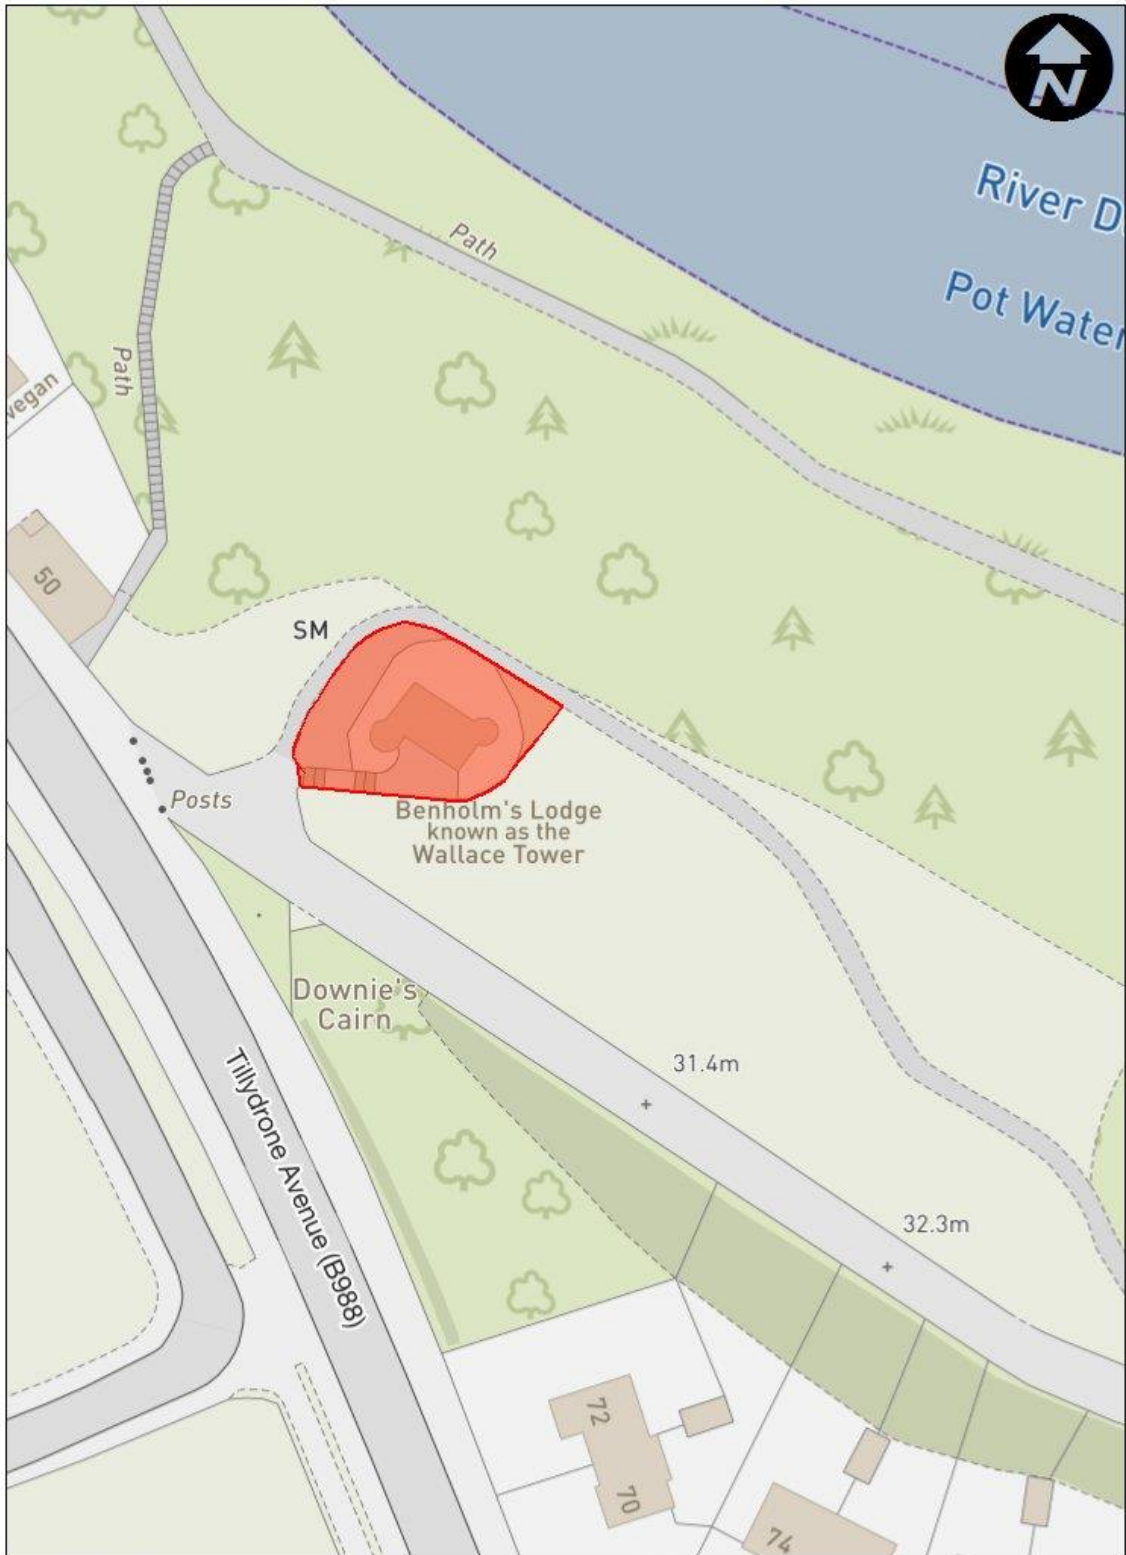

Appendix 1 – Wallace Tower Site Plan

0 0.0075 0.015 0.03 km

1:661

© Crown Copyright. Aberdeen City Council 100023401