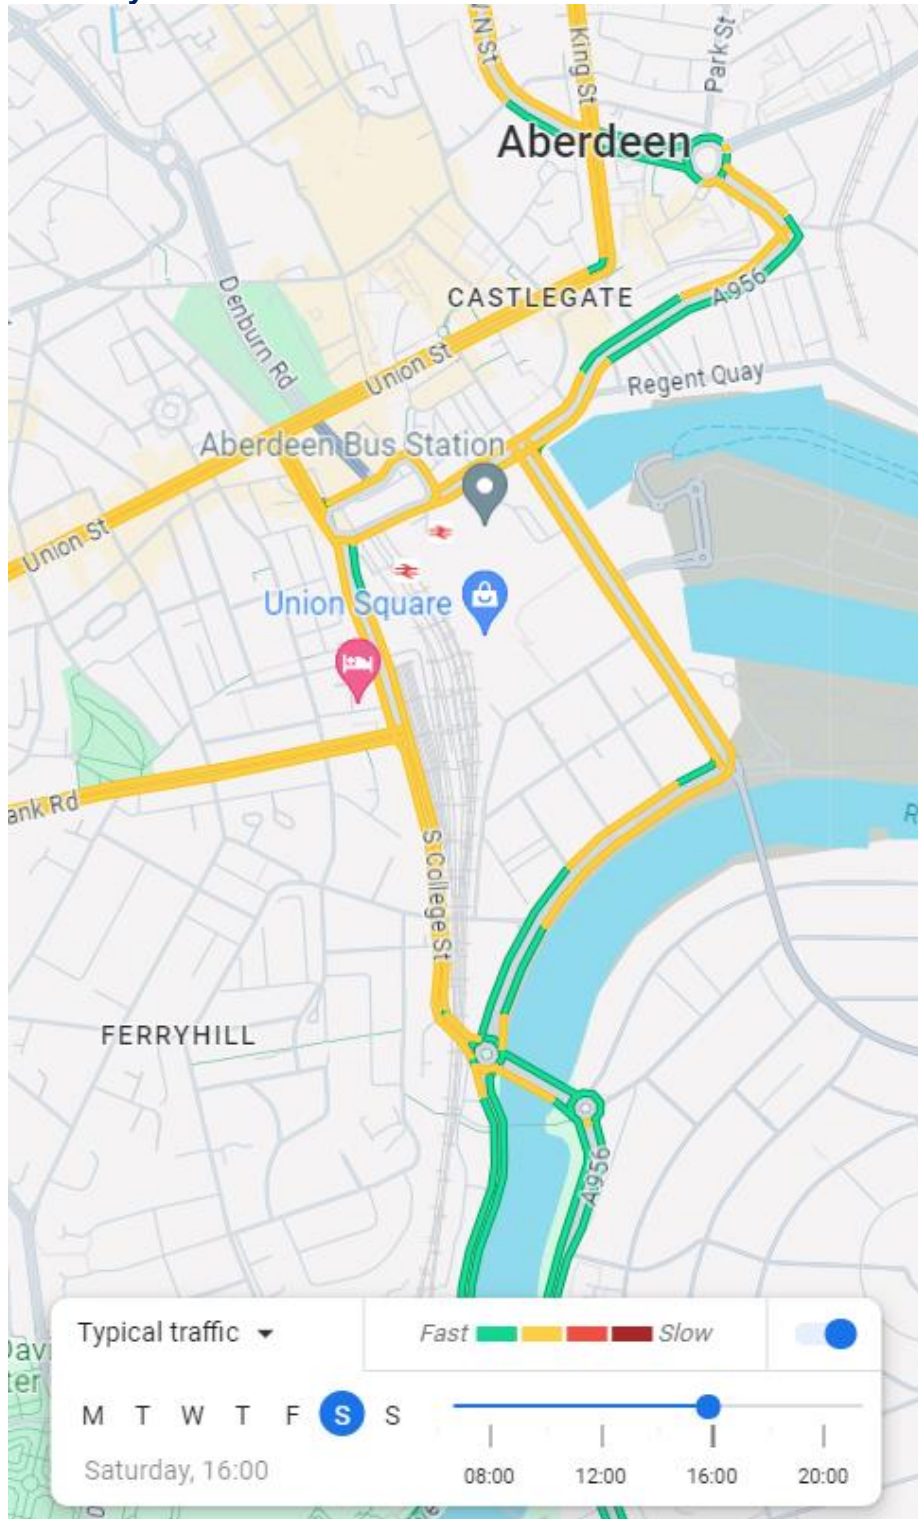

4.00pm Saturday