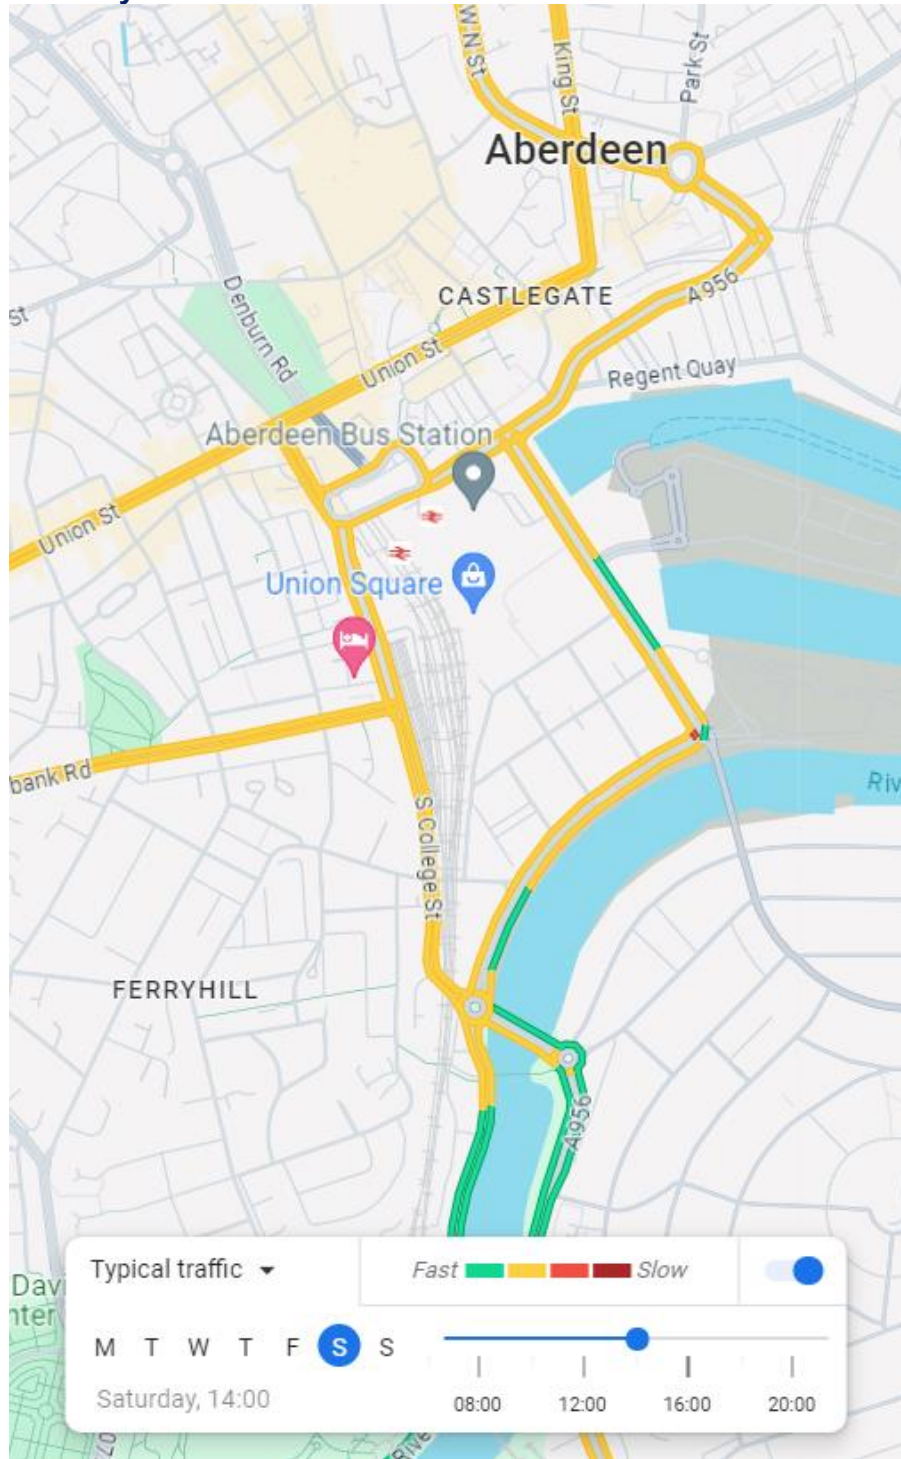

Appendix I Typical traffic in Aberdeen city centre on Saturday at peak times (Information courtesy of Google Maps – 9 May 2024)

11.00am Saturday

12.00pm Saturday

1.00pm Saturday

2.00pm Saturday

3.00pm Saturday