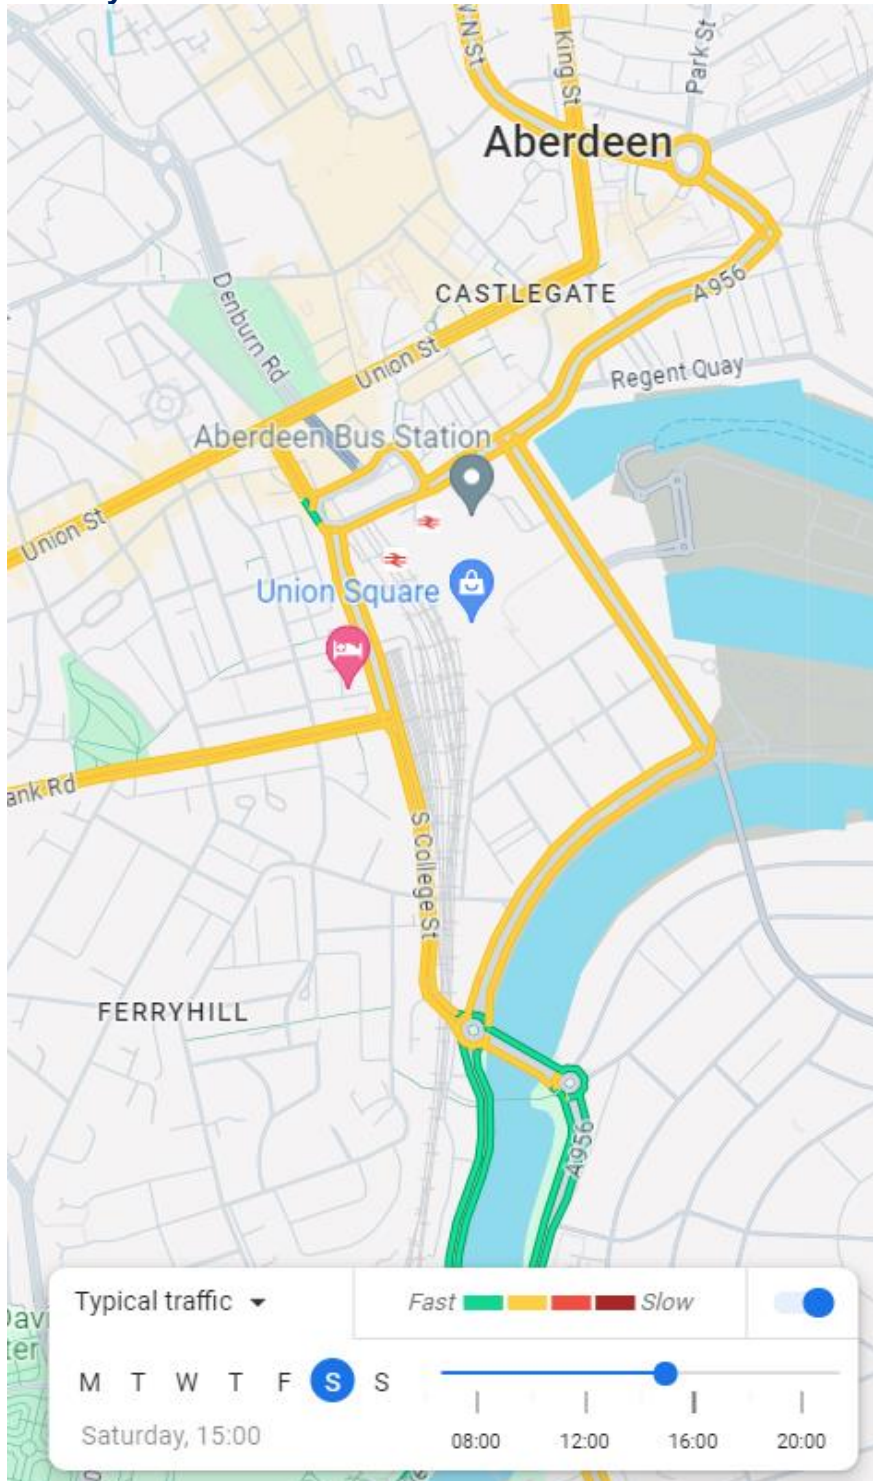

Appendix I Typical traffic in Aberdeen city centre on Saturday at peak times (Information courtesy of Google Maps – 9 May 2024)

11.00am Saturday

12.00pm Saturday

1.00pm Saturday

2.00pm Saturday

3.00pm Saturday