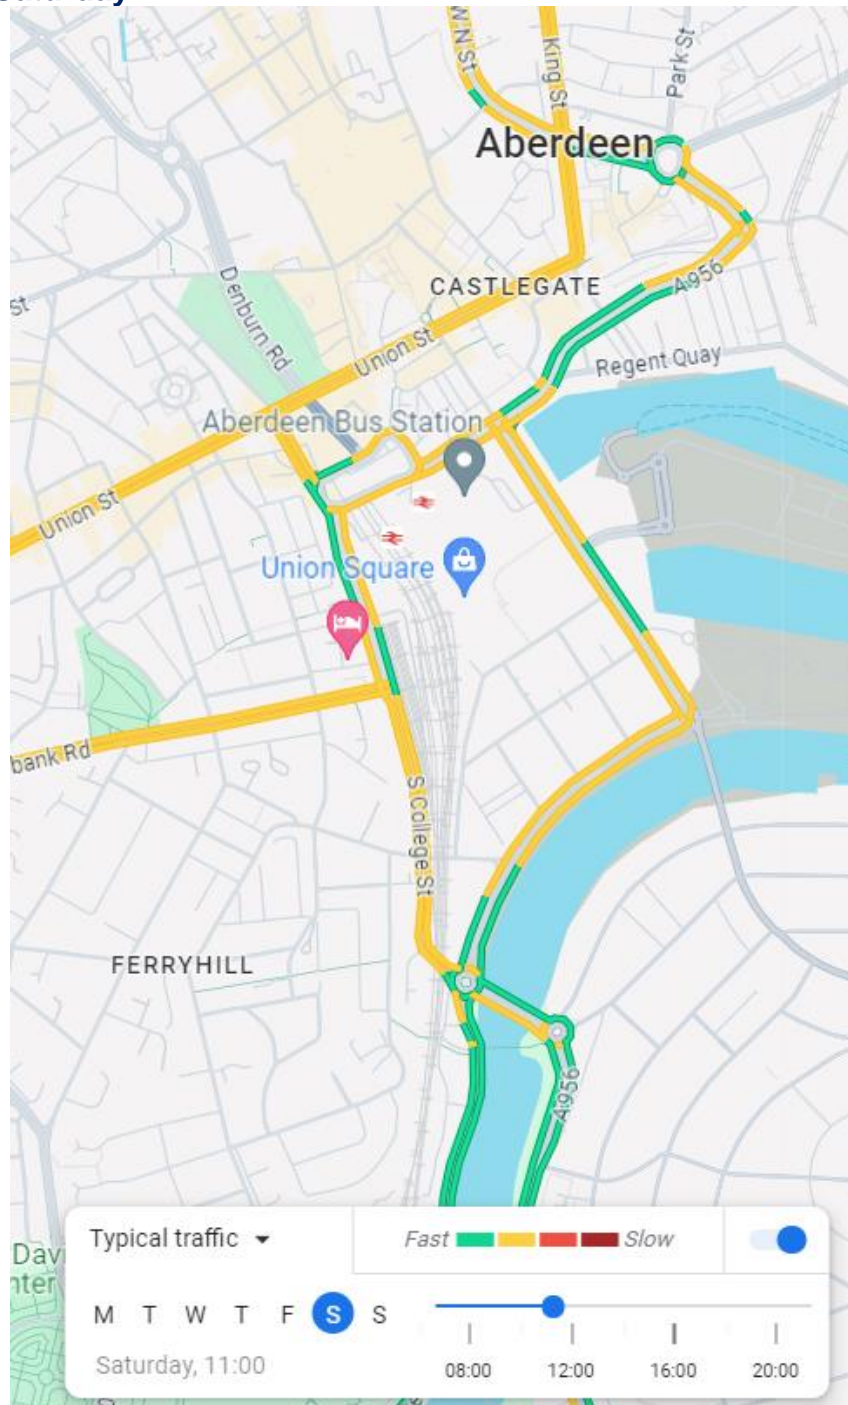

Appendix I Typical traffic in Aberdeen city centre on Saturday at peak times (Information courtesy of Google Maps – 9 May 2024)

11.00am Saturday

12.00pm Saturday

1.00pm Saturday

2.00pm Saturday

3.00pm Saturday