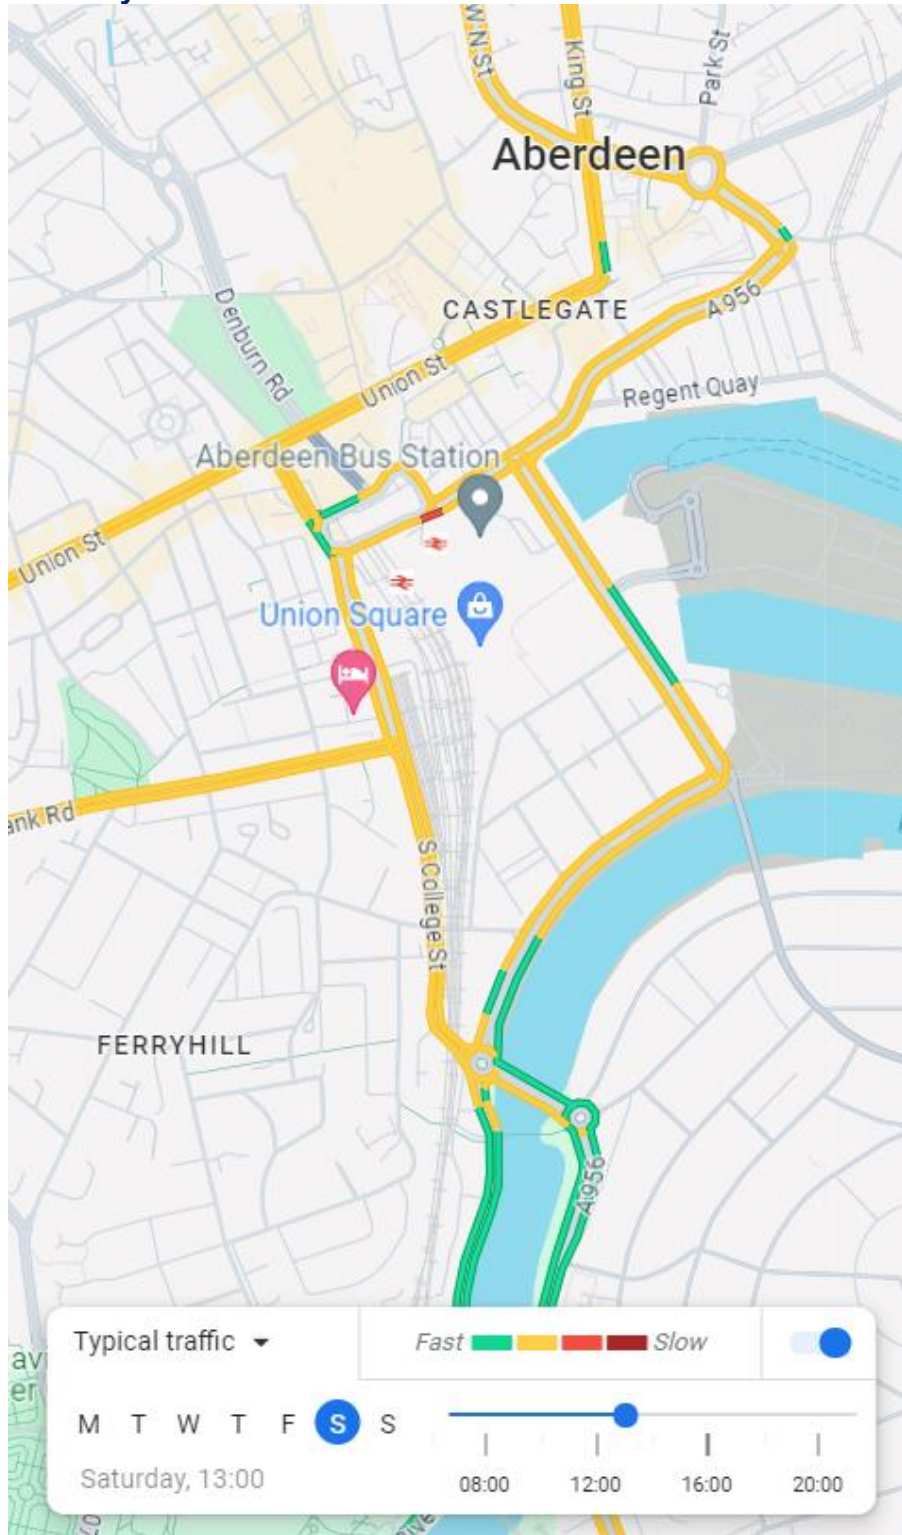

Appendix I Typical traffic in Aberdeen city centre on Saturday at peak times (Information courtesy of Google Maps – 9 May 2024)

11.00am Saturday

12.00pm Saturday

1.00pm Saturday

2.00pm Saturday

3.00pm Saturday