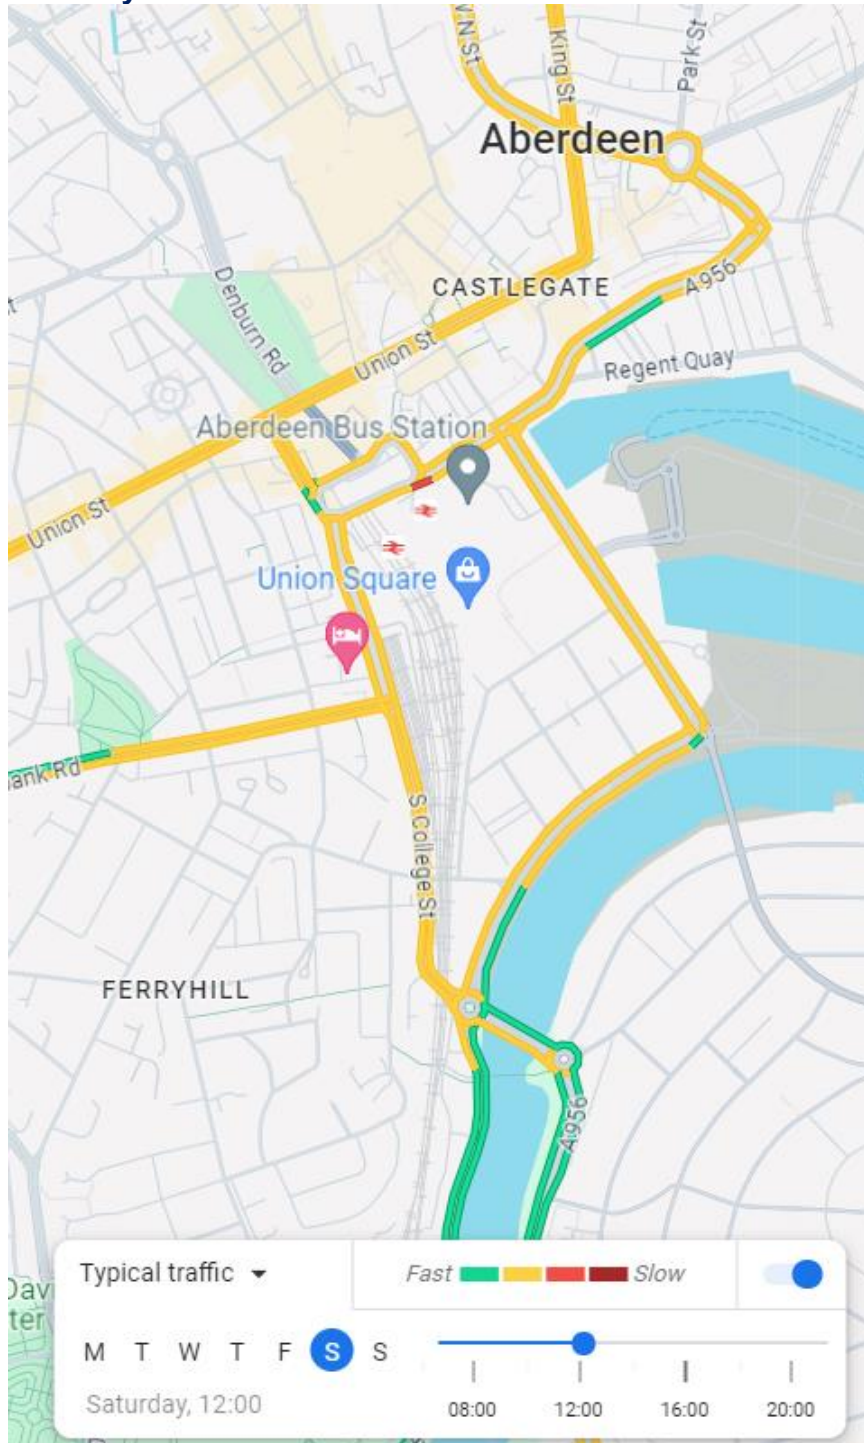

Appendix I Typical traffic in Aberdeen city centre on Saturday at peak times (Information courtesy of Google Maps – 9 May 2024)

11.00am Saturday

12.00pm Saturday

1.00pm Saturday

2.00pm Saturday

3.00pm Saturday