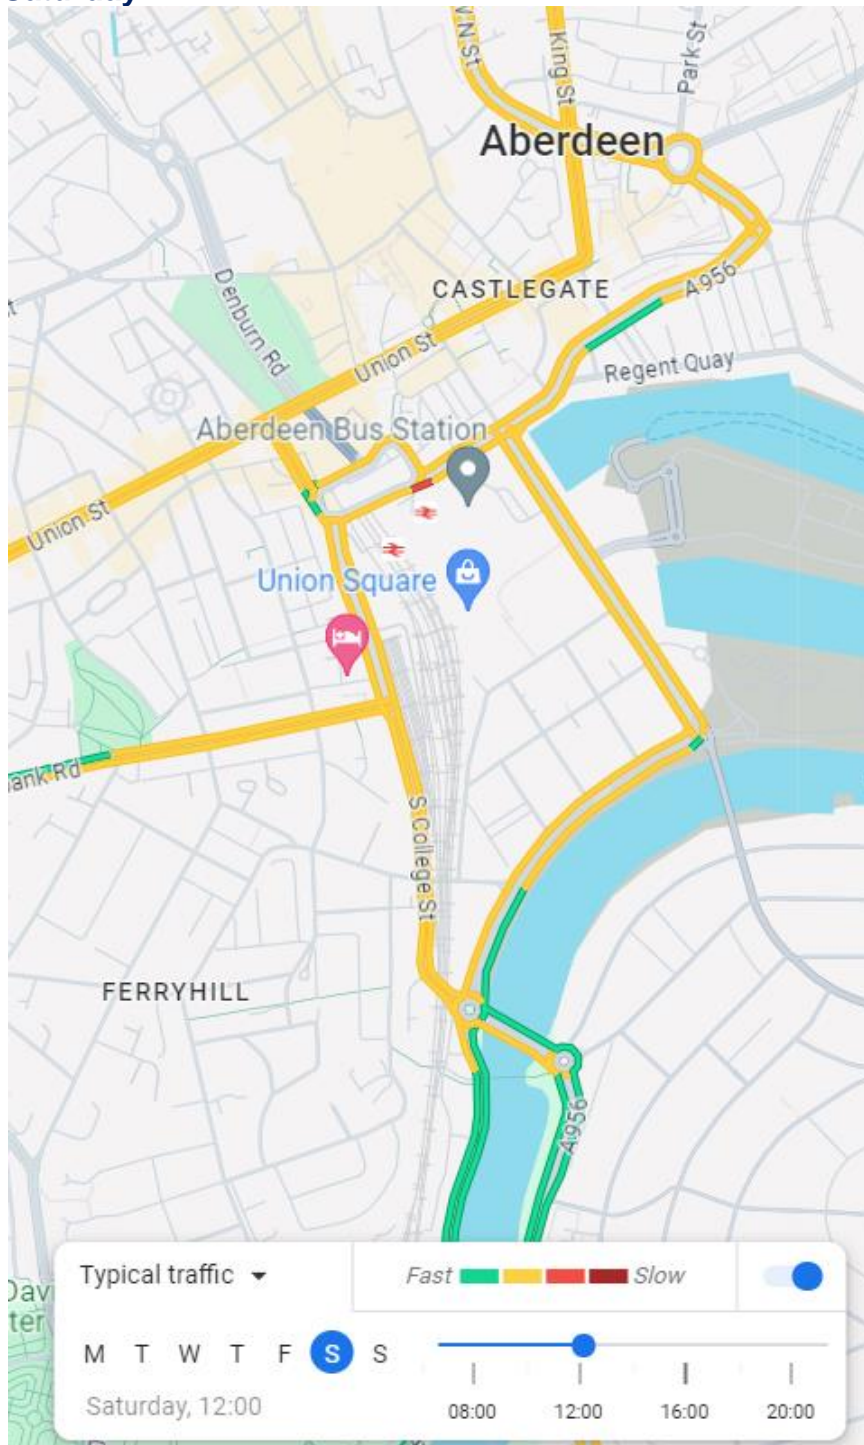

Appendix I Typical traffic in Aberdeen city centre on Saturday at peak times (Information courtesy of Google Maps – 9 May 2024)

11.00am Saturday

12.00pm Saturday

1.00pm Saturday

2.00pm Saturday

3.00pm Saturday