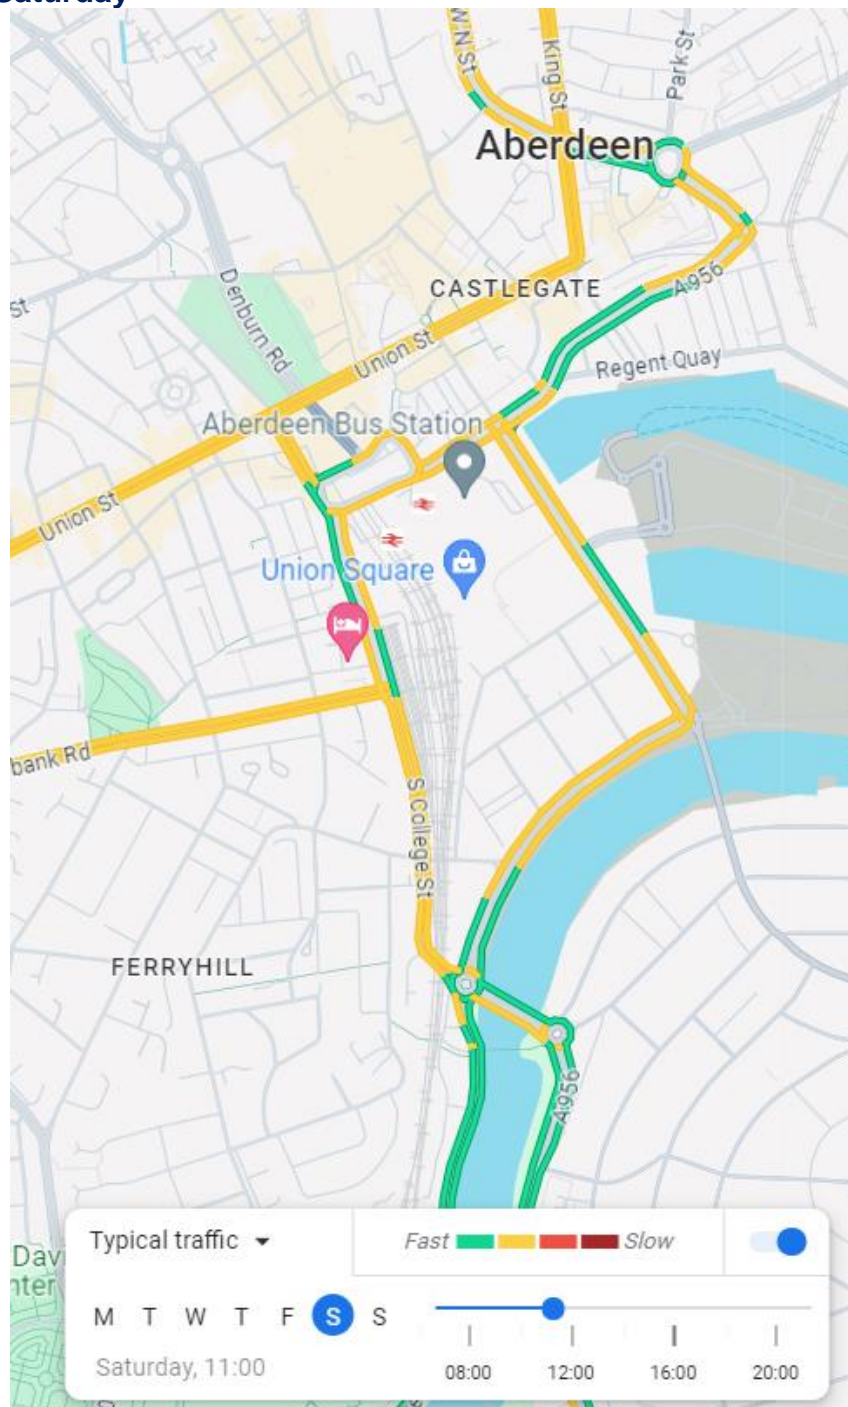

Appendix I Typical traffic in Aberdeen city centre on Saturday at peak times (Information courtesy of Google Maps – 9 May 2024)

11.00am Saturday

12.00pm Saturday

1.00pm Saturday

2.00pm Saturday

3.00pm Saturday