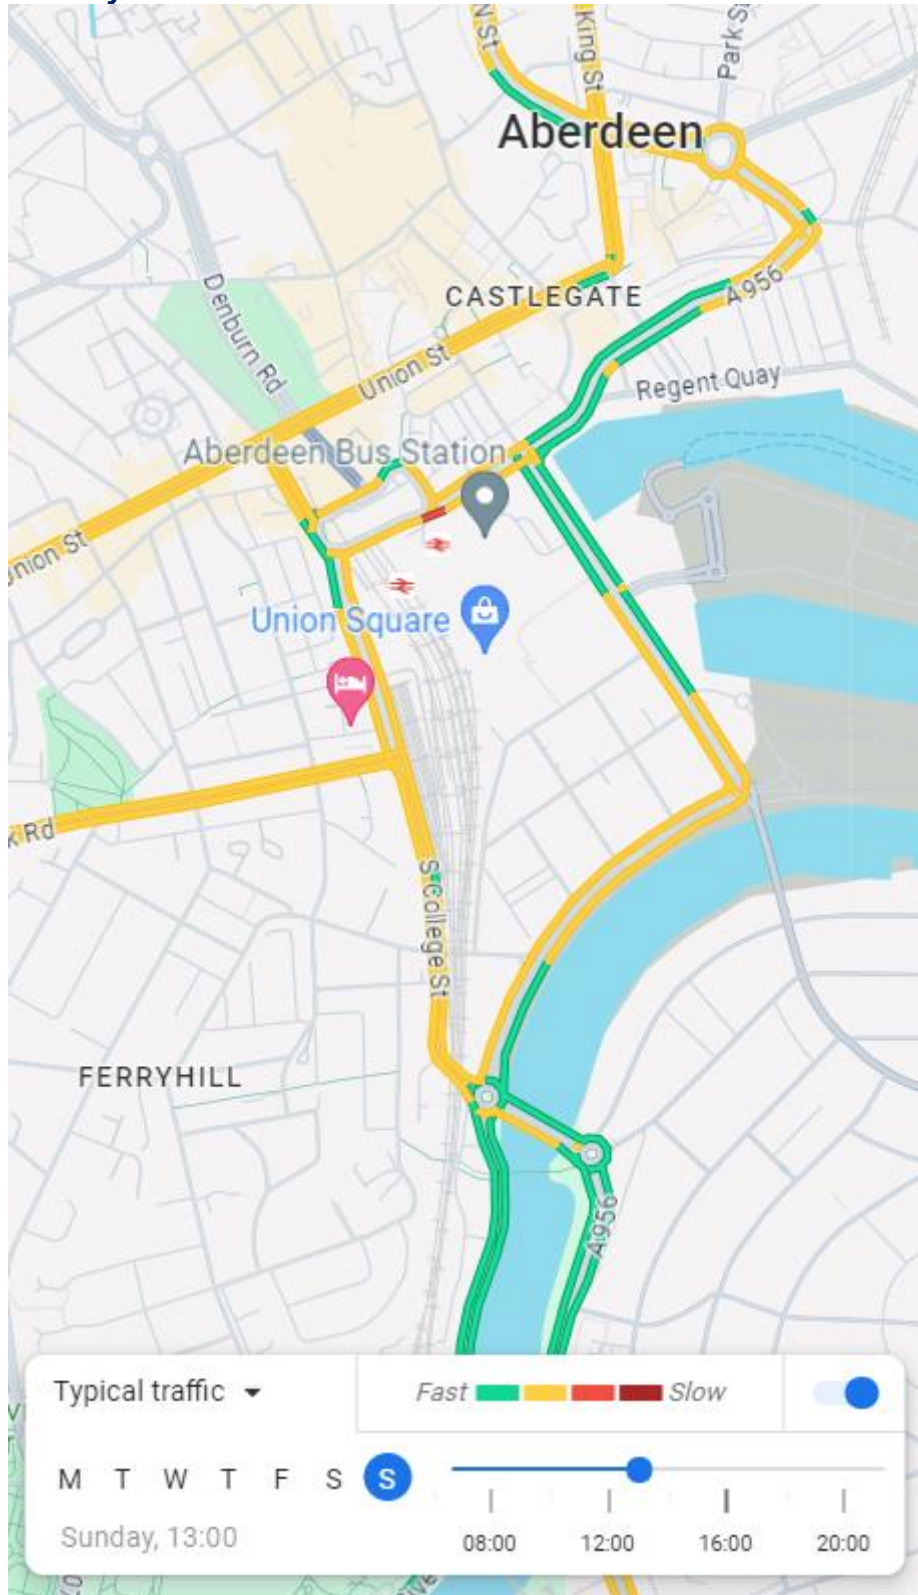

Appendix J Typical traffic in Aberdeen city centre on Sunday at peak times
(Information courtesy of Google Maps – 9 May 2024)

11.00am Sunday

12.00pm Sunday

1.00pm Sunday

2.00pm Sunday

3.00pm Sunday

4.00pm Sunday