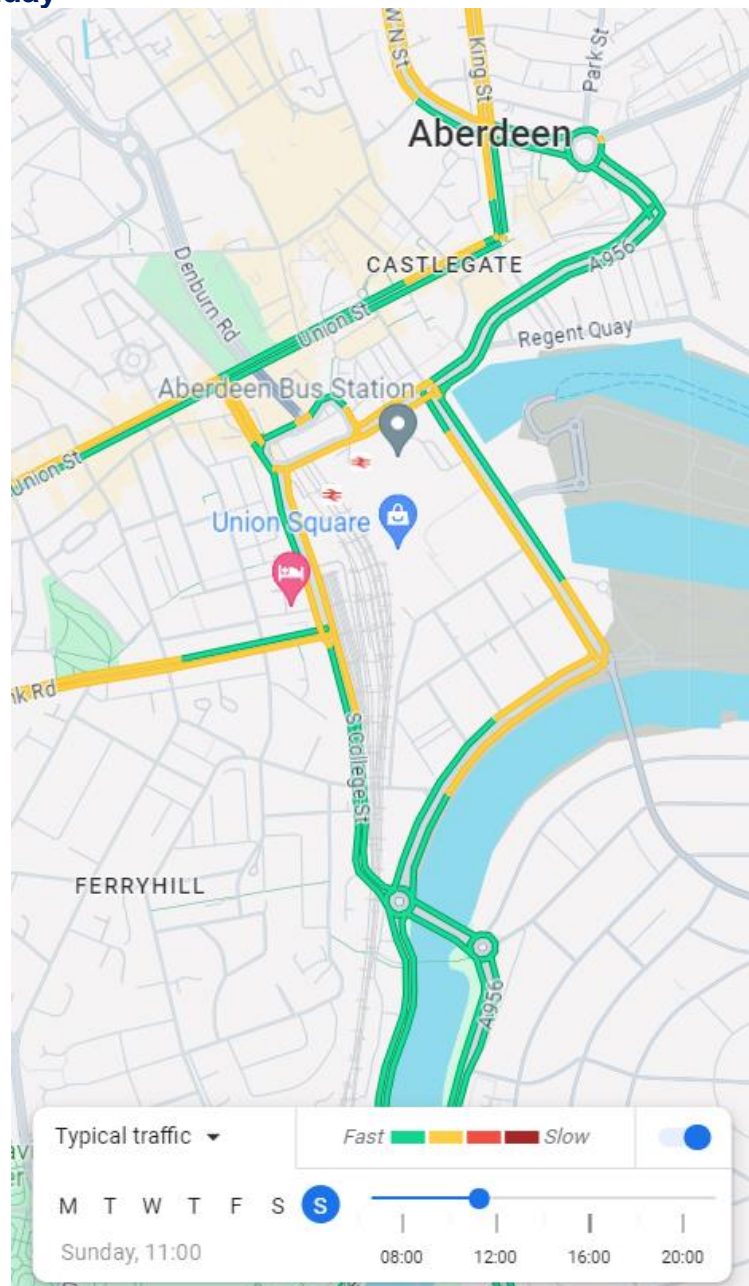

Appendix J Typical traffic in Aberdeen city centre on Sunday at peak times
(Information courtesy of Google Maps – 9 May 2024)

11.00am Sunday

12.00pm Sunday

1.00pm Sunday

2.00pm Sunday

3.00pm Sunday

4.00pm Sunday