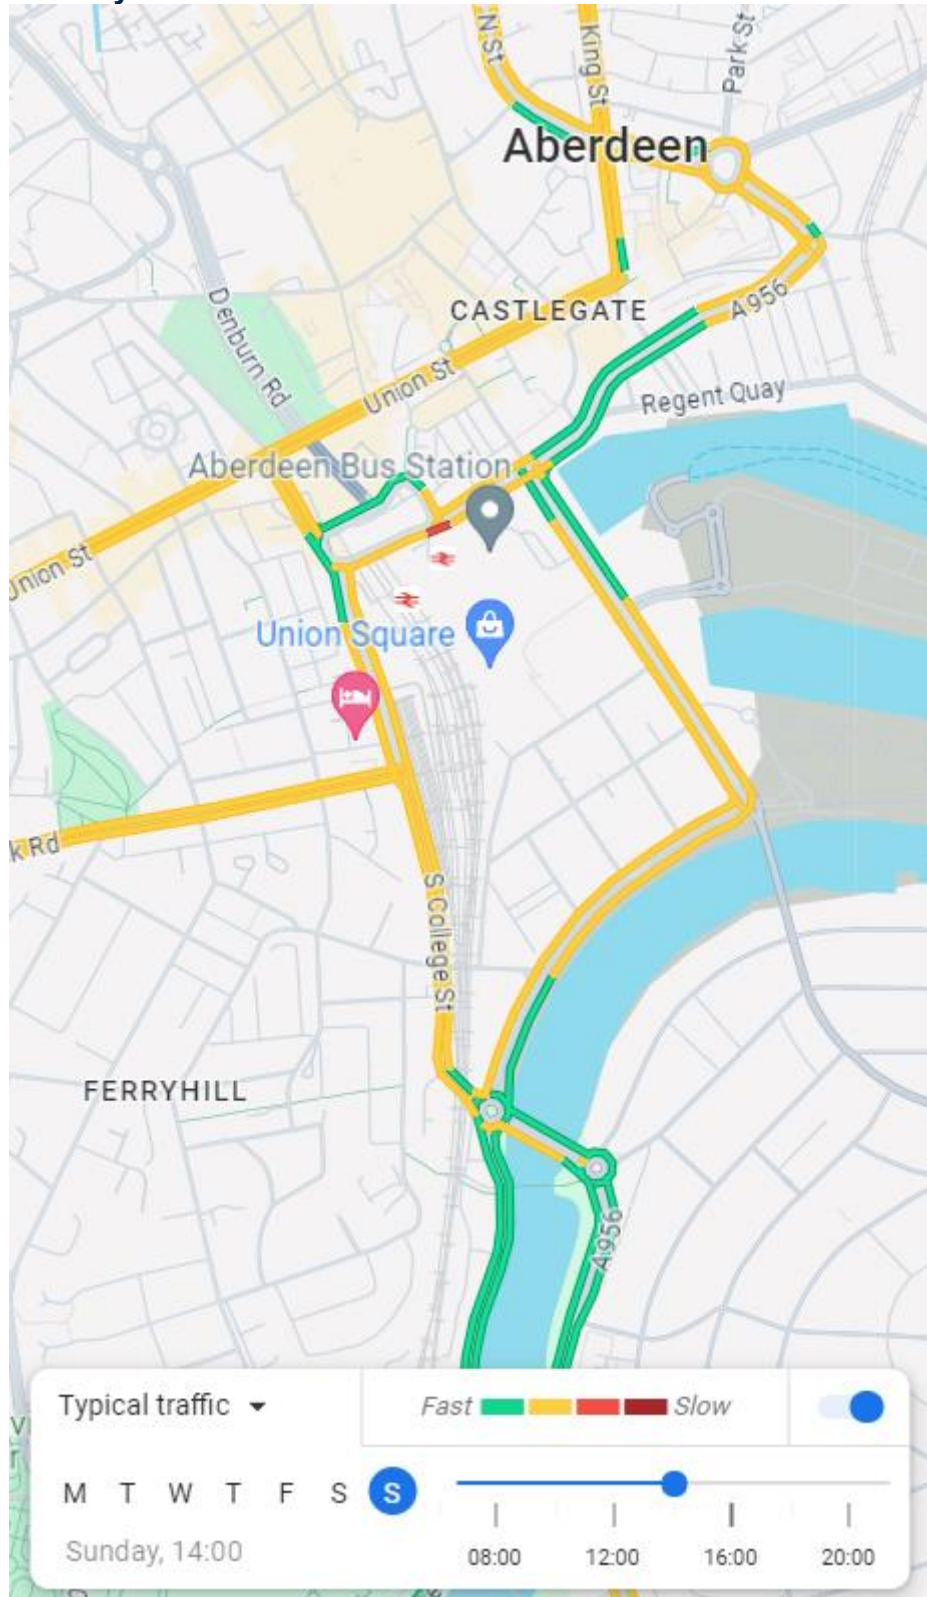

Appendix J Typical traffic in Aberdeen city centre on Sunday at peak times
(Information courtesy of Google Maps – 9 May 2024)

11.00am Sunday

12.00pm Sunday

1.00pm Sunday

2.00pm Sunday

3.00pm Sunday

4.00pm Sunday