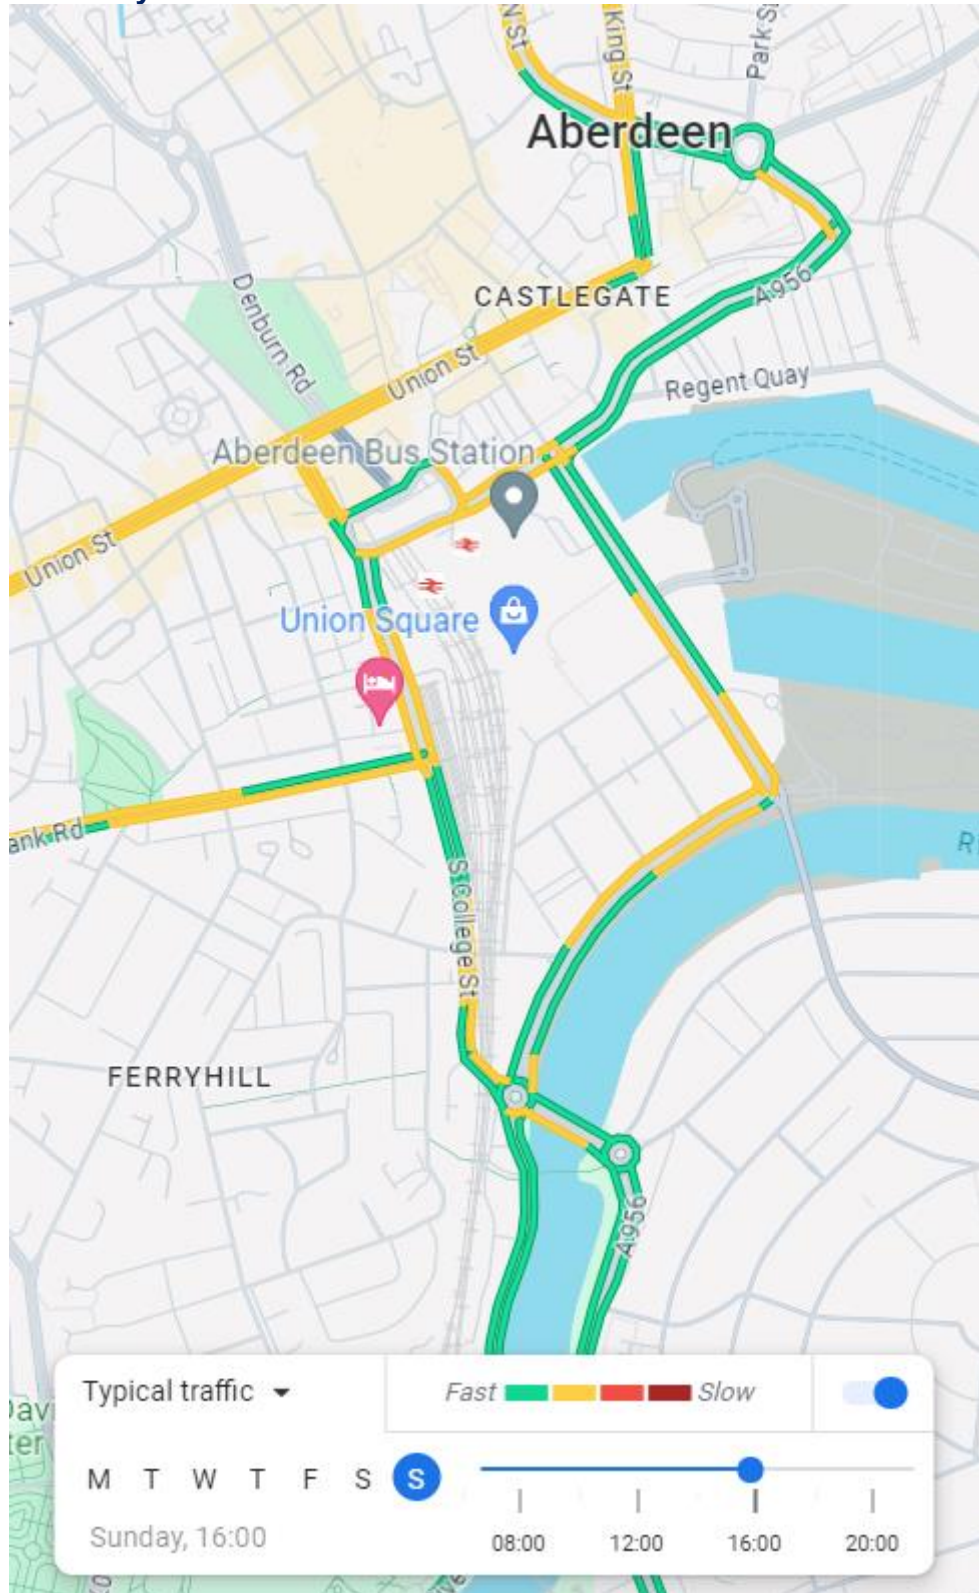

Appendix J Typical traffic in Aberdeen city centre on Sunday at peak times
(Information courtesy of Google Maps – 9 May 2024)

11.00am Sunday

12.00pm Sunday

1.00pm Sunday

2.00pm Sunday

3.00pm Sunday

4.00pm Sunday