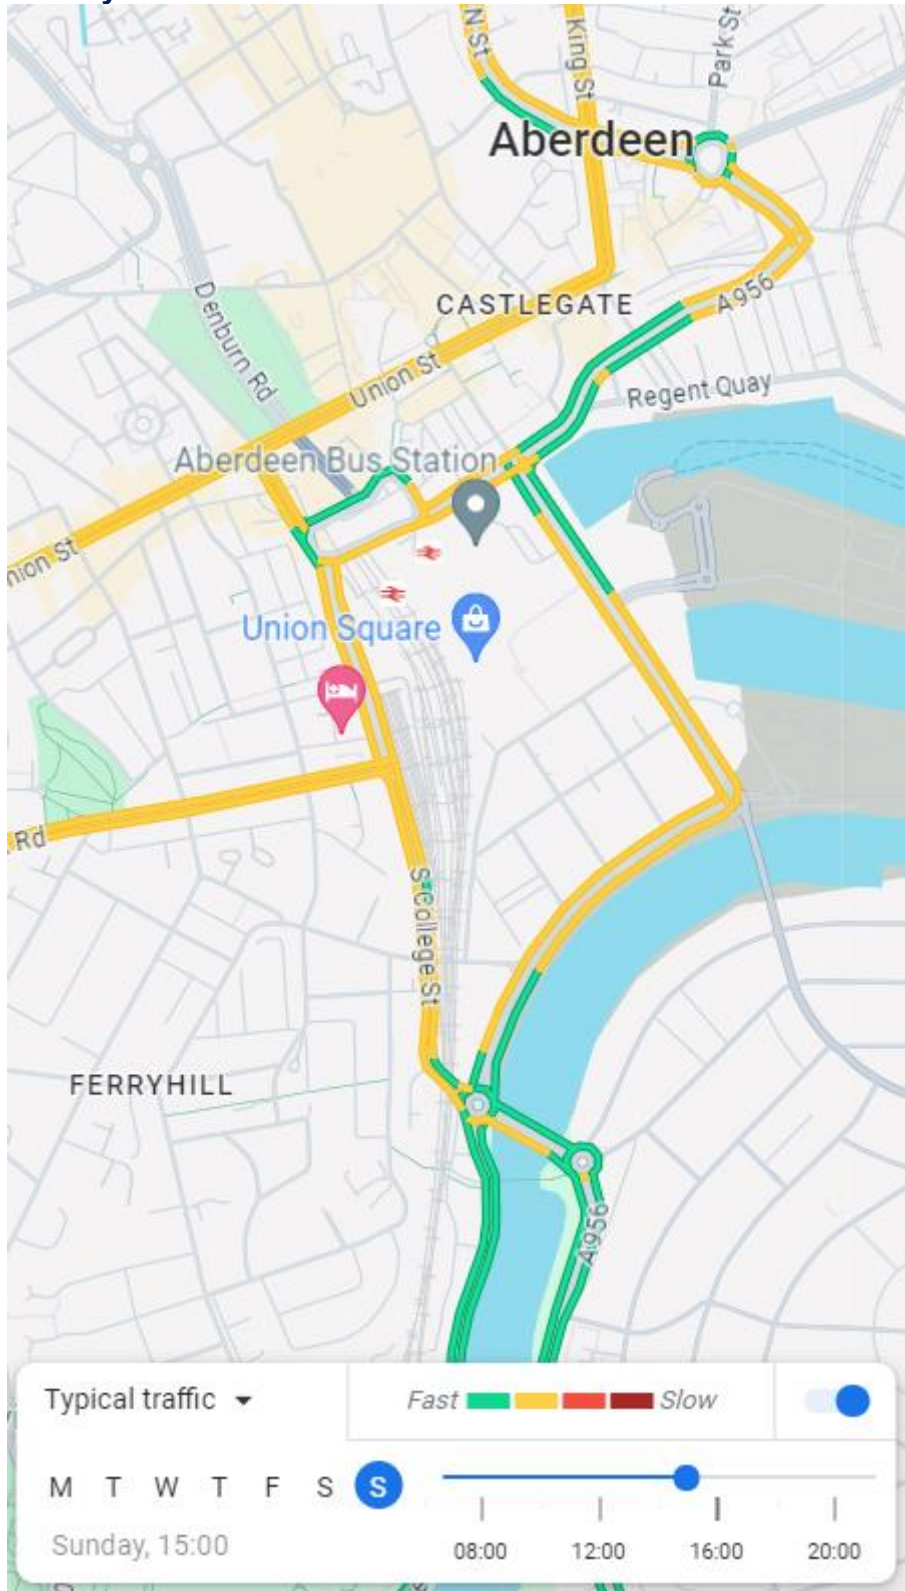

Appendix J Typical traffic in Aberdeen city centre on Sunday at peak times
(Information courtesy of Google Maps – 9 May 2024)

11.00am Sunday

12.00pm Sunday

1.00pm Sunday

2.00pm Sunday

3.00pm Sunday

4.00pm Sunday