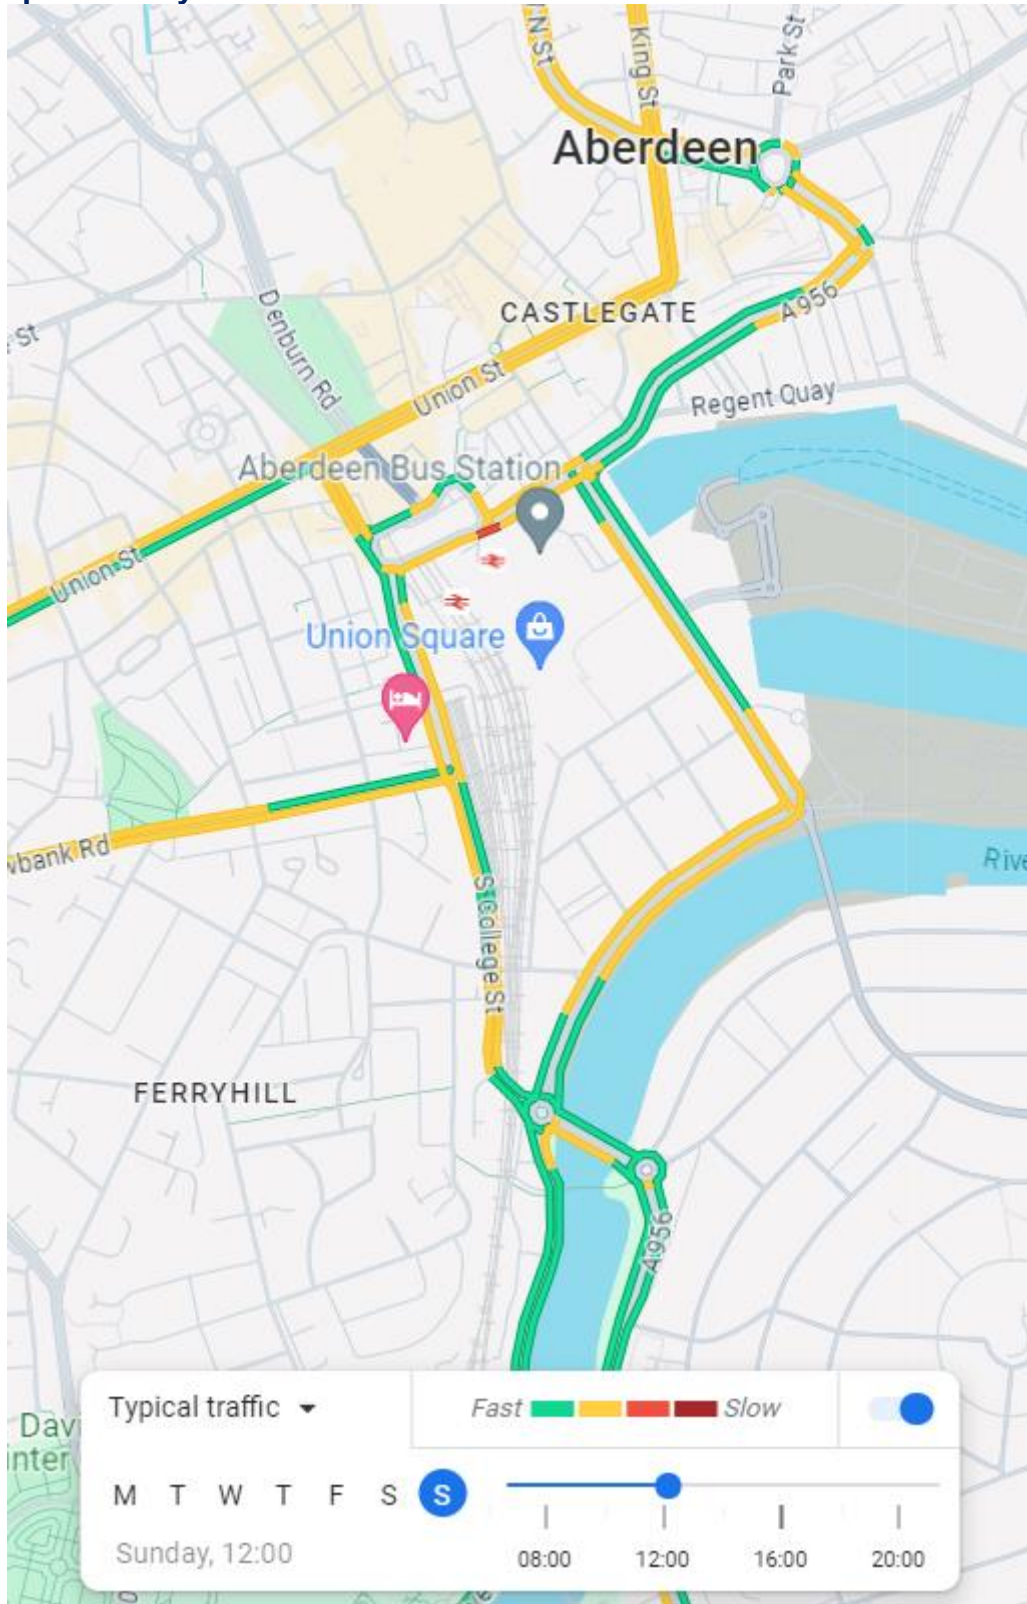

Appendix J Typical traffic in Aberdeen city centre on Sunday at peak times
(Information courtesy of Google Maps – 9 May 2024)

11.00am Sunday

12.00pm Sunday

1.00pm Sunday

2.00pm Sunday

3.00pm Sunday

4.00pm Sunday