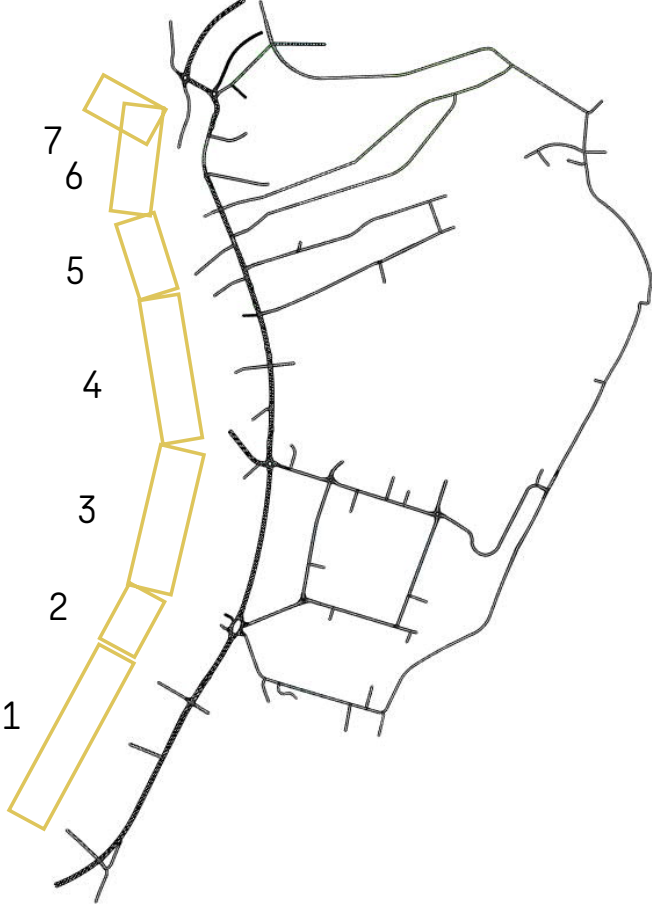

2041 AM Without Policy – NBD Journey Time Sections Car

2041 AM Without Policy – NBD Journey Time Sections Bus

2041 PM Without Policy – SBD Journey Time Sections Car

2041 PM Without Policy – SBD Journey Time Sections Bus