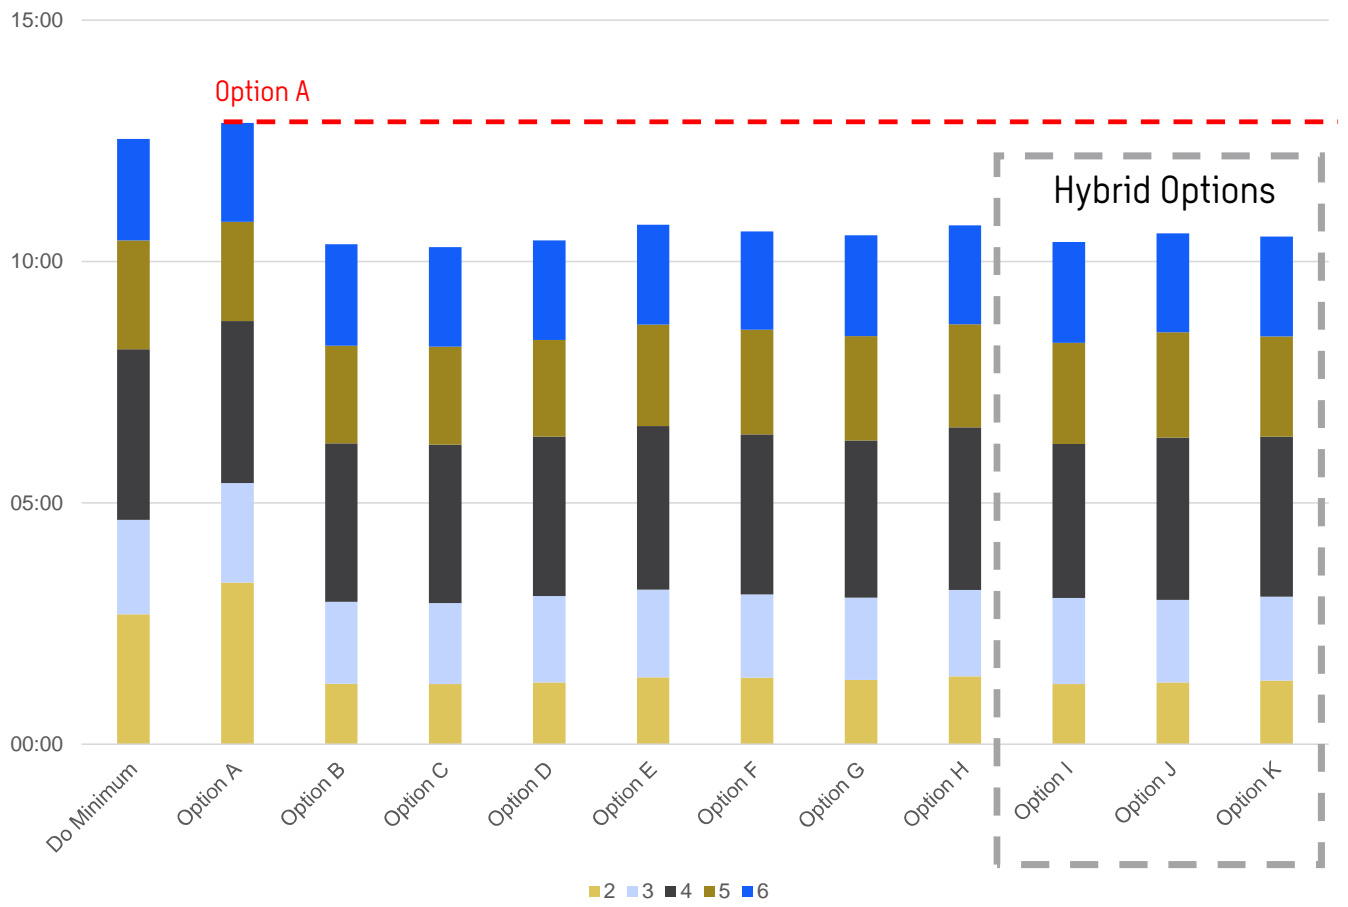

2041 AM Without Policy – NBD Journey Time Sections Car

2041 AM Without Policy – NBD Journey Time Sections Bus

2041 PM Without Policy – SBD Journey Time Sections Car

2041 PM Without Policy – SBD Journey Time Sections Bus