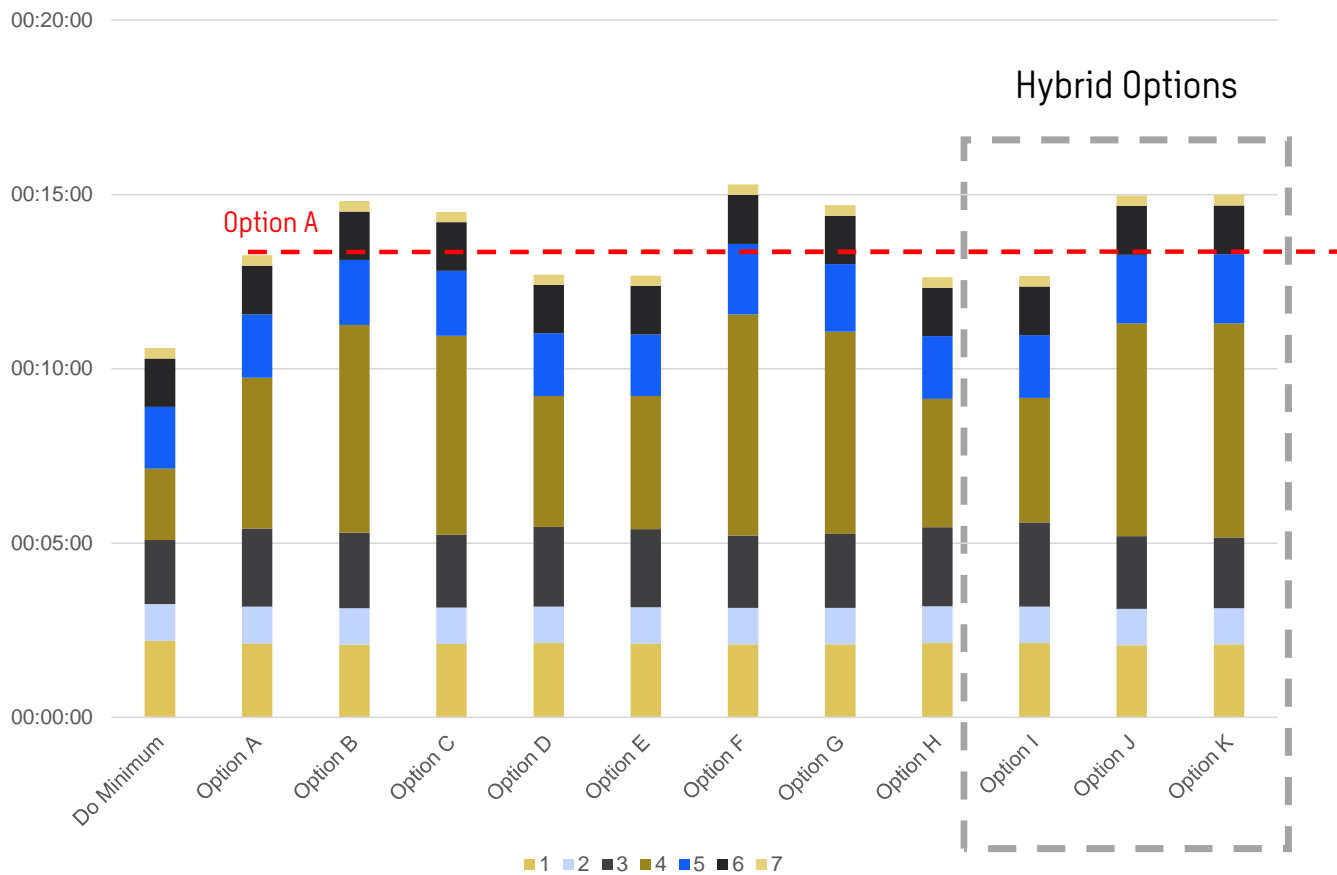

2041 AM Without Policy – NBD Journey Time Sections Car

2041 AM Without Policy – NBD Journey Time Sections Bus

2041 PM Without Policy – SBD Journey Time Sections Car

2041 PM Without Policy – SBD Journey Time Sections Bus