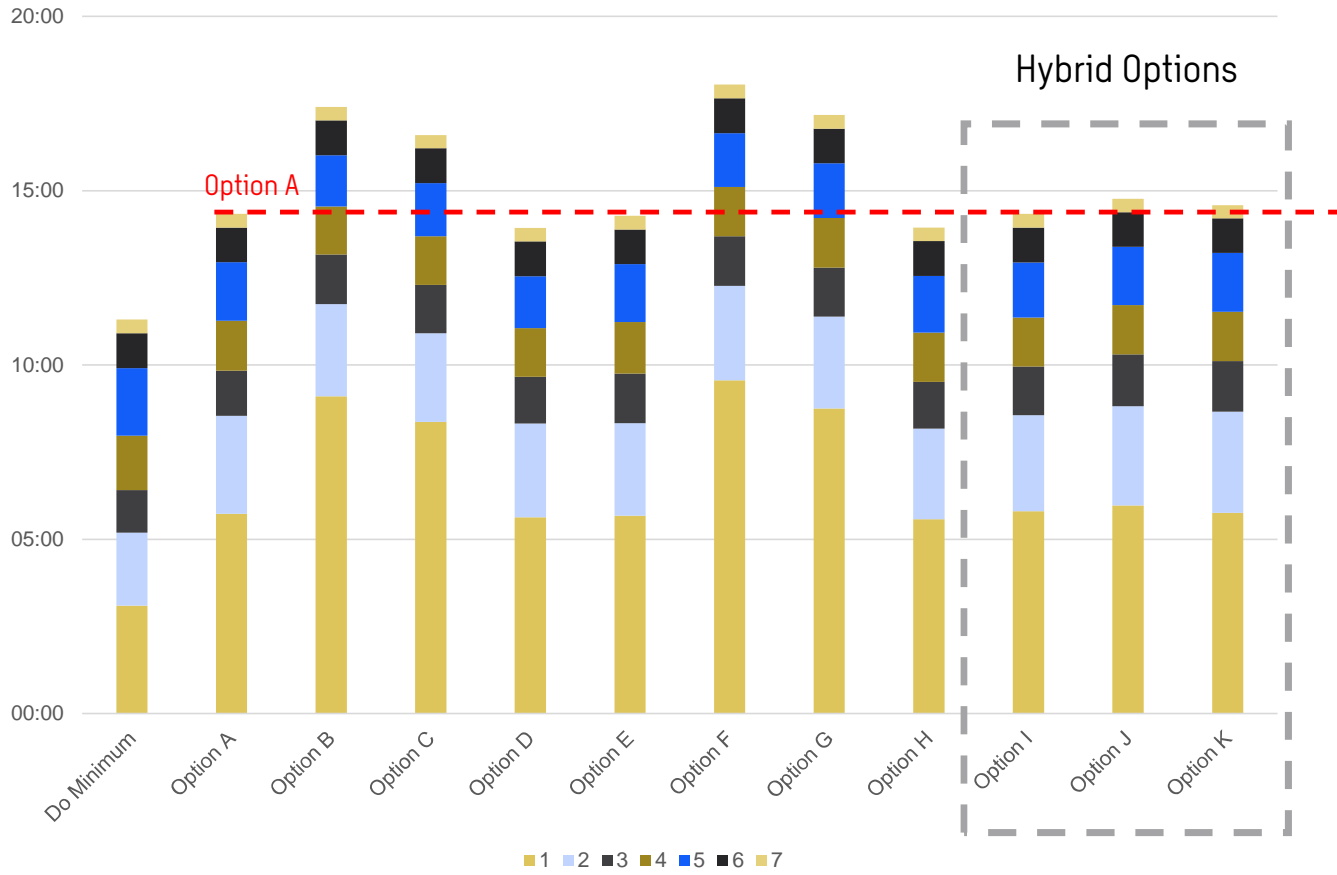

2041 AM Without Policy – NBD Journey Time Sections Car

2041 AM Without Policy – NBD Journey Time Sections Bus

2041 PM Without Policy – SBD Journey Time Sections Car

2041 PM Without Policy – SBD Journey Time Sections Bus